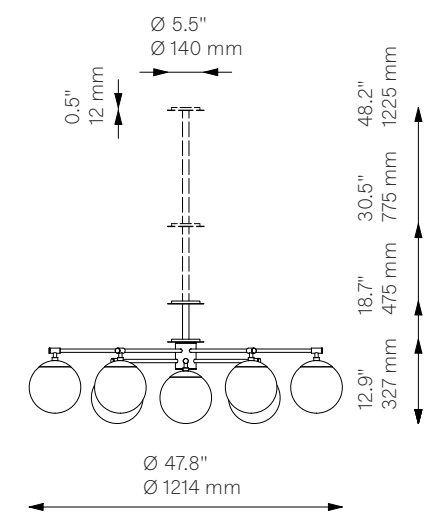

¹ Soda Lime Triplex Opal Glass

² Soda Lime Marble Glas

³ Borosilicate Transparent Ribbon Glass

Weight

20.3 kg / 44.8 lb

Light Source

LED Bulb (included) 12 x 5 W
 Max Wattage 12 x 10 W
 Total Lumens 5400-6000 lm
 Color Temperature 3000 K
 Bulb Base E14 / E12
 Power Supply 230/120V CE/UL

Canopy (Vaulted Ceiling Compatible)

Ø 140 mm H 12 mm / Ø 5.5" H 0.5"

CE/UL Certified

CE/UL

Ingress Protection

IP 20

Orion Round ^{New}

Flush Mount - B300

Globe Collection

Vaulted Ceiling Mount

Fixed Mount

Glass Lampshades

12 x Ø 200 mm / Ø 7.9"

¹ Soda Lime Triplex Opal Glass

² Soda Lime Marble Glas

³ Borosilicate Transparent Ribbon Glass

Ø 140 mm H 12 mm / Ø 5.5" H 0.5"

CE/UL Certified

CE/UL

Ingress Protection

IP 20