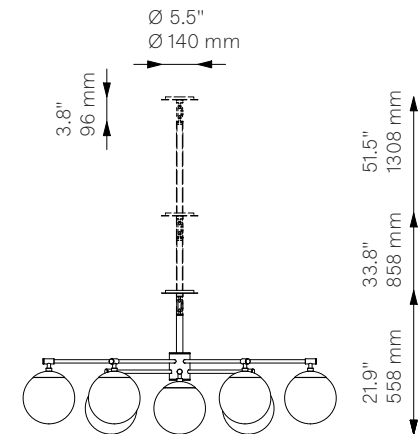

¹ Soda Lime Triplex Opal Glass

² Soda Lime Marble Glas

³ Borosilicate Transparent Ribbon Glass

Weight

20.3 kg / 44.8 lb

Light Source

LED Bulb (included) 12 x 5 W
 Max Wattage 12 x 10 W
 Total Lumens 5400-6000 lm
 Color Temperature 3000 K
 Bulb Base E14 / E12
 Power Supply 230/120V CE/UL

Canopy (Vaulted Ceiling Compatible)

Ø 140 mm H 12 mm / Ø 5.5" H 0.5"

CE/UL Certified

CE/UL

Ingress Protection

IP 20

Orion Round ^{New}

Flush Mount - B300

Globe Collection

Vaulted Ceiling Mount

Fixed Mount

Glass Lampshades

12 x Ø 200 mm / Ø 7.9"

¹ Soda Lime Triplex Opal Glass

² Soda Lime Marble Glas

³ Borosilicate Transparent Ribbon Glass

Ø 140 mm H 12 mm / Ø 5.5" H 0.5"

CE/UL Certified

CE/UL

Ingress Protection

IP 20