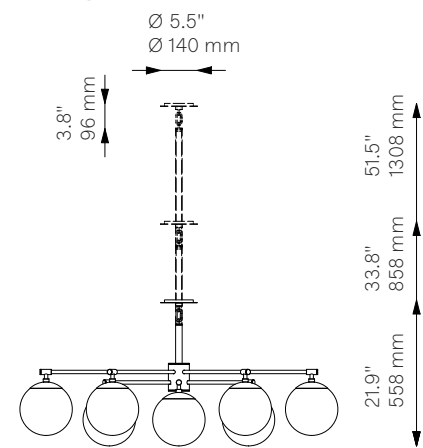

Orion Round ^{New}

Chandelier - B300

Globe Collection

Schwung Product Information

Vaulted Ceiling Mount

Fixed Mount

Glass Lampshades

12 x Ø 200 mm / Ø 7.9"

¹ Soda Lime Triplex Opal Glass

² Soda Lime Marble Glas

³ Borosilicate Transparent Ribbon Glass

Weight

20.3 kg / 44.8 lb

Light Source

LED Bulb (included) 12 x 5 W
 Max Wattage 12 x 10 W
 Total Lumens 5400-6000 lm
 Color Temperature 3000 K
 Bulb Base E14 / E12
 Power Supply 230/120V CE/UL

Canopy (Vaulted Ceiling Compatible)

Ø 140 mm H 12 mm / Ø 5.5" H 0.5"

CE/UL Certified

CE/UL

Ingress Protection

IP 20

Orion Round ^{New}

Flush Mount - B300

Ø 140 mm H 12 mm / Ø 5.5" H 0.5"

CE/UL Certified

CE/UL

Ingress Protection

IP 20