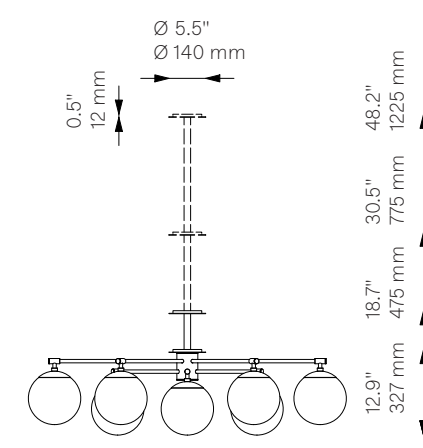

Orion Round ^{New}

Chandelier - B300

Globe Collection

Schwung Product Information

Vaulted Ceiling Mount

Fixed Mount

Glass Lampshades

12 x Ø 200 mm / Ø 7.9"

¹ Soda Lime Triplex Opal Glass

² Soda Lime Marble Glas

³ Borosilicate Transparent Ribbon Glass

Weight

20.3 kg / 44.8 lb

Light Source

LED Bulb (included) 12 x 5 W
 Max Wattage 12 x 10 W
 Total Lumens 5400-6000 lm
 Color Temperature 3000 K
 Bulb Base E14 / E12
 Power Supply 230/120V CE/UL

Canopy (Vaulted Ceiling Compatible)

Ø 140 mm H 12 mm / Ø 5.5" H 0.5"

CE/UL Certified

CE/UL

Ingress Protection

IP 20

Orion Round ^{New}

Flush Mount - B300

Ø 140 mm H 12 mm / Ø 5.5" H 0.5"

CE/UL Certified

CE/UL

Ingress Protection

IP 20