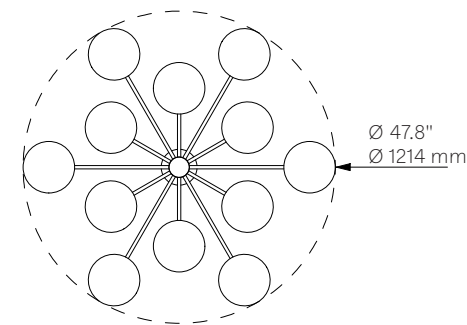

Orion Round ^{New}

Chandelier - B300

Globe Collection

Schwung Product Information

Vaulted Ceiling Mount

Fixed Mount

Glass Lampshades

12 x Ø 200 mm / Ø 7.9"

¹ Soda Lime Triplex Opal Glass

² Soda Lime Marble Glas

³ Borosilicate Transparent Ribbon Glass

Weight

20.3 kg / 44.8 lb

Light Source

LED Bulb (included) 12 x 5 W
 Max Wattage 12 x 10 W
 Total Lumens 5400-6000 lm
 Color Temperature 3000 K
 Bulb Base E14 / E12
 Power Supply 230/120V CE/UL

Canopy (Vaulted Ceiling Compatible)

Ø 140 mm H 12 mm / Ø 5.5" H 0.5"

CE/UL Certified

CE/UL

Ingress Protection

IP 20

Orion Round ^{New}

Flush Mount - B300

Globe Collection

Vaulted Ceiling Mount

Fixed Mount

Glass Lampshades

12 x Ø 200 mm / Ø 7.9"

¹ Soda Lime Triplex Opal Glass

² Soda Lime Marble Glas

³ Borosilicate Transparent Ribbon Glass