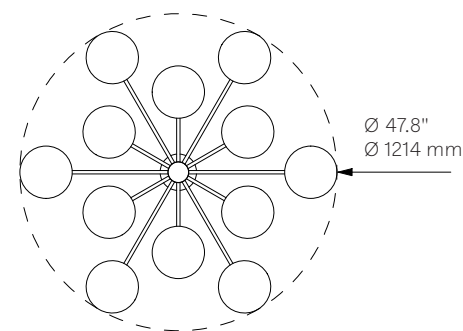

Orion Round ^{New}

Chandelier - B300

Globe Collection

Schwung Product Information

Vaulted Ceiling Mount

Fixed Mount

Glass Lampshades

12 x Ø 200 mm / Ø 7.9"

¹ Soda Lime Triplex Opal Glass

² Soda Lime Marble Glas

³ Borosilicate Transparent Ribbon Glass

Weight

20.3 kg / 44.8 lb

Light Source

LED Bulb (included) 12 x 5 W
 Max Wattage 12 x 10 W
 Total Lumens 5400-6000 lm
 Color Temperature 3000 K
 Bulb Base E14 / E12
 Power Supply 230/120V CE/UL

Canopy (Vaulted Ceiling Compatible)

Ø 140 mm H 12 mm / Ø 5.5" H 0.5"

CE/UL Certified

CE/UL

Ingress Protection

IP 20

Orion Round ^{New}

Flush Mount - B300

Ø 140 mm H 12 mm / Ø 5.5" H 0.5"

CE/UL Certified

CE/UL

Ingress Protection

IP 20