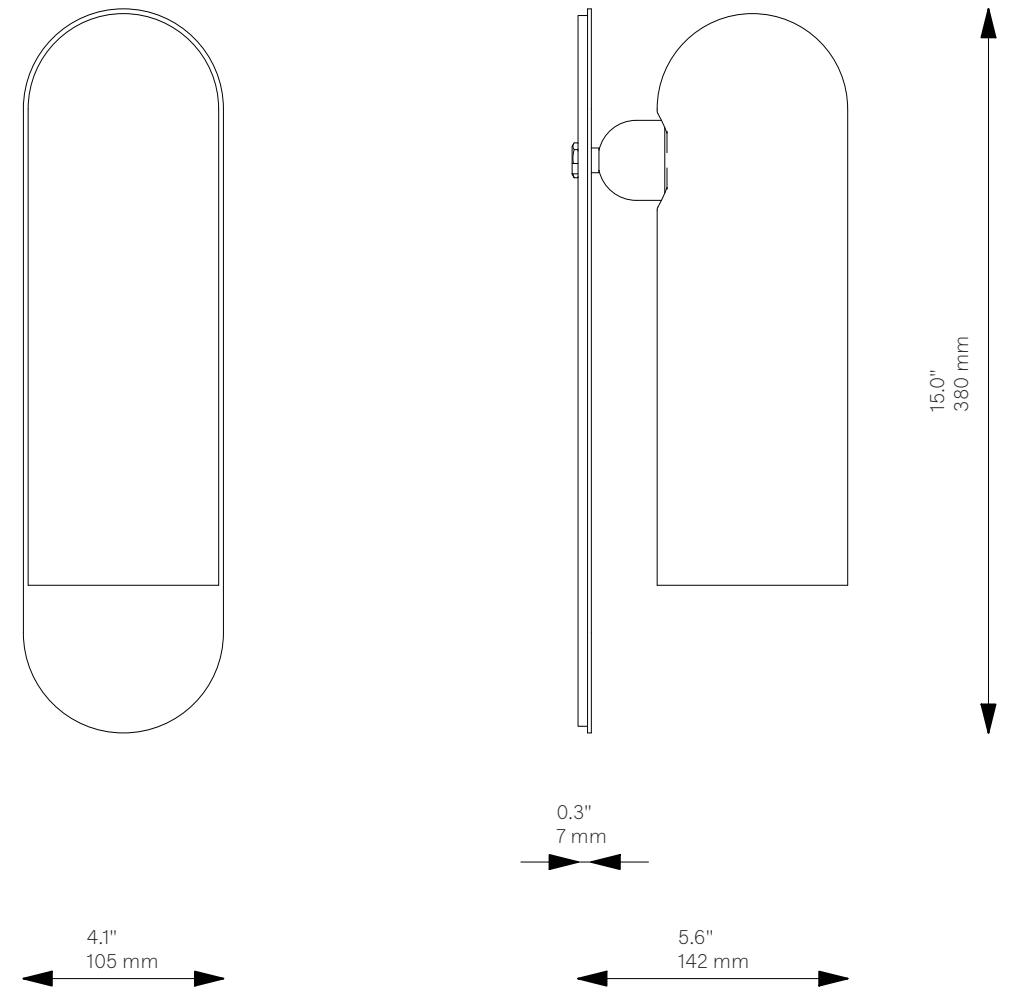

Odyssey SM

Wall Sconce - B145

Odyssey Collection

Schwung Product Information

Glass Lampshades	1 x Ø 100 mm x H 150 mm 1 x Ø 3.9" x H 5.9" Triplex Opal Glass (acid etch on the outside)
Weight	1.8 kg / 4.0 lb
Light Source	LED Bulb (included) 1 x 5 W Max Wattage 1 x 15 W Total Lumens 450-500 lm Color Temperature 3000 K Bulb Base E14 / E12 Bulb Size G45, max length 80 mm / 3.2" Power Supply 230/120V CE/UL Dimmable with electronic dimmers only (ELV, trailing edge)
Finishes	LBB / Lacquered Burnished Brass BGM / Black Gunmetal PN / Polished Nickel (extra charge of 25%)
CE/UL Certified	CE/UL
Ingress Protection	IP 20

Odyssey MD

Wall Sconce - B146

Odyssey Collection

Glass Lampshades	1 x Ø 100 mm x H 225 mm 1 x Ø 3.9" x H 8.9" Triplex Opal Glass (acid etch on the outside)
Weight	2.5 kg / 5.5 lb
Light Source	LED Bulb (included) 1 x 5 W Max Wattage 1 x 15 W Total Lumens 450-500 lm Color Temperature 3000 K Bulb Base E14 / E12 Bulb Size G45, max length 80 mm / 3.2" Power Supply 230/120V CE/UL Dimmable with electronic dimmers only (ELV, trailing edge)
Finishes	LBB / Lacquered Burnished Brass BGM / Black Gunmetal PN / Polished Nickel (extra charge of 25%)
CE/UL Certified	CE/UL
Ingress Protection	IP 20

Odyssey LG

Wall Sconce - B147

Odyssey Collection

Glass Lampshades	1 x Ø 100 mm x H 300 mm 1 x Ø 3.9" x H 11.8" Triplex Opal Glass (acid etch on the outside)
Weight	3.1 kg / 6.8 lb
Light Source	LED Bulb (included) 1 x 5 W Max Wattage 1 x 15 W Total Lumens 450-500 lm Color Temperature 3000 K Bulb Base E14 / E12 Bulb Size G45, max length 80 mm / 3.2" Power Supply 230/120V CE/UL Dimmable with electronic dimmers only (ELV, trailing edge)
Finishes	LBB / Lacquered Burnished Brass BGM / Black Gunmetal PN / Polished Nickel (extra charge of 25%)
CE/UL Certified	CE/UL
Ingress Protection	IP 20