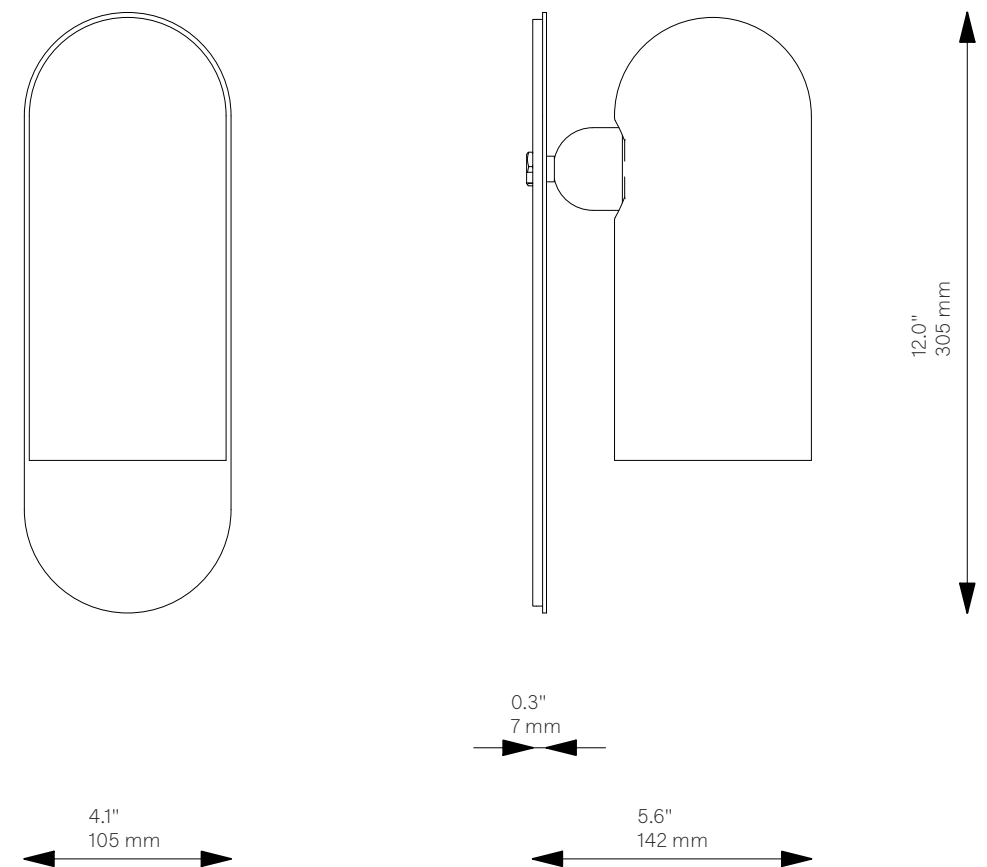

Odyssey SM

Wall Sconce - B145

Odyssey Collection

Schwung Product Information

Glass Lampshades	1 x Ø 100 mm x H 150 mm 1 x Ø 3.9" x H 5.9" Triplex Opal Glass (acid etch on the outside)
Weight	1.8 kg / 4.0 lb
Light Source	LED Bulb (included) 1 x 5 W Max Wattage 1 x 15 W Total Lumens 450-500 lm Color Temperature 3000 K Bulb Base E14 / E12 Bulb Size G45, max length 80 mm / 3.2" Power Supply 230/120V CE/UL Dimmable with electronic dimmers only (ELV, trailing edge)
Finishes	LBB / Lacquered Burnished Brass BGM / Black Gunmetal PN / Polished Nickel (extra charge of 25%)
CE/UL Certified	CE/UL
Ingress Protection	IP 20

Odyssey MD

Wall Sconce - B146

Odyssey Collection

Glass Lampshades	1 x Ø 100 mm x H 225 mm 1 x Ø 3.9" x H 8.9" Triplex Opal Glass (acid etch on the outside)
Weight	2.5 kg / 5.5 lb
Light Source	LED Bulb (included) 1 x 5 W Max Wattage 1 x 15 W Total Lumens 450-500 lm Color Temperature 3000 K Bulb Base E14 / E12 Bulb Size G45, max length 80 mm / 3.2" Power Supply 230/120V CE/UL Dimmable with electronic dimmers only (ELV, trailing edge)
Finishes	LBB / Lacquered Burnished Brass BGM / Black Gunmetal PN / Polished Nickel (extra charge of 25%)
CE/UL Certified	CE/UL
Ingress Protection	IP 20

Odyssey LG

Wall Sconce - B147

Odyssey Collection

Glass Lampshades	1 x Ø 100 mm x H 300 mm 1 x Ø 3.9" x H 11.8" Triplex Opal Glass (acid etch on the outside)
Weight	3.1 kg / 6.8 lb
Light Source	LED Bulb (included) 1 x 5 W Max Wattage 1 x 15 W Total Lumens 450-500 lm Color Temperature 3000 K Bulb Base E14 / E12 Bulb Size G45, max length 80 mm / 3.2" Power Supply 230/120V CE/UL Dimmable with electronic dimmers only (ELV, trailing edge)
Finishes	LBB / Lacquered Burnished Brass BGM / Black Gunmetal PN / Polished Nickel (extra charge of 25%)
CE/UL Certified	CE/UL
Ingress Protection	IP 20