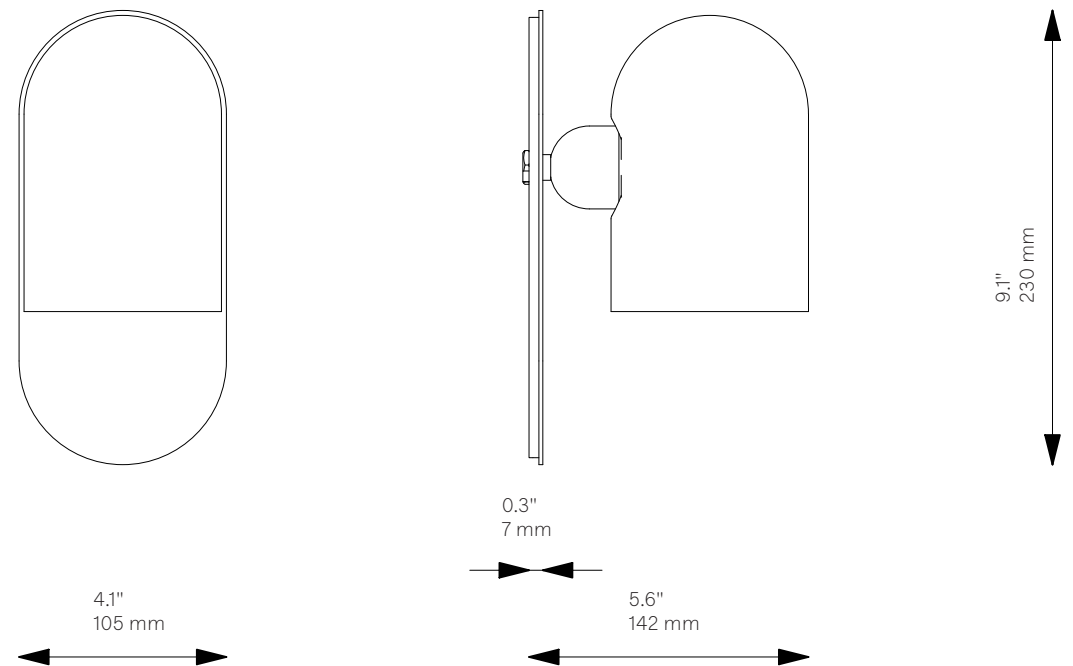

Odyssey SM

Wall Sconce - B145

Odyssey Collection

Schwung Product Information

Glass Lampshades	1 x Ø 100 mm x H 150 mm 1 x Ø 3.9" x H 5.9" Triplex Opal Glass (acid etch on the outside)
Weight	1.8 kg / 4.0 lb
Light Source	LED Bulb (included) 1 x 5 W Max Wattage 1 x 15 W Total Lumens 450-500 lm Color Temperature 3000 K Bulb Base E14 / E12 Bulb Size G45, max length 80 mm / 3.2" Power Supply 230/120V CE/UL Dimmable with electronic dimmers only (ELV, trailing edge)
Finishes	LBB / Lacquered Burnished Brass BGM / Black Gunmetal PN / Polished Nickel (extra charge of 25%)
CE/UL Certified	CE/UL
Ingress Protection	IP 20

Odyssey MD

Wall Sconce - B146

Odyssey Collection

Glass Lampshades	1 x Ø 100 mm x H 225 mm 1 x Ø 3.9" x H 8.9" Triplex Opal Glass (acid etch on the outside)
Weight	2.5 kg / 5.5 lb
Light Source	LED Bulb (included) 1 x 5 W Max Wattage 1 x 15 W Total Lumens 450-500 lm Color Temperature 3000 K Bulb Base E14 / E12 Bulb Size G45, max length 80 mm / 3.2" Power Supply 230/120V CE/UL Dimmable with electronic dimmers only (ELV, trailing edge)
Finishes	LBB / Lacquered Burnished Brass BGM / Black Gunmetal PN / Polished Nickel (extra charge of 25%)
CE/UL Certified	CE/UL
Ingress Protection	IP 20

Odyssey LG

Wall Sconce - B147

Odyssey Collection

Glass Lampshades	1 x Ø 100 mm x H 300 mm 1 x Ø 3.9" x H 11.8" Triplex Opal Glass (acid etch on the outside)
Weight	3.1 kg / 6.8 lb
Light Source	LED Bulb (included) 1 x 5 W Max Wattage 1 x 15 W Total Lumens 450-500 lm Color Temperature 3000 K Bulb Base E14 / E12 Bulb Size G45, max length 80 mm / 3.2" Power Supply 230/120V CE/UL Dimmable with electronic dimmers only (ELV, trailing edge)
Finishes	LBB / Lacquered Burnished Brass BGM / Black Gunmetal PN / Polished Nickel (extra charge of 25%)
CE/UL Certified	CE/UL
Ingress Protection	IP 20