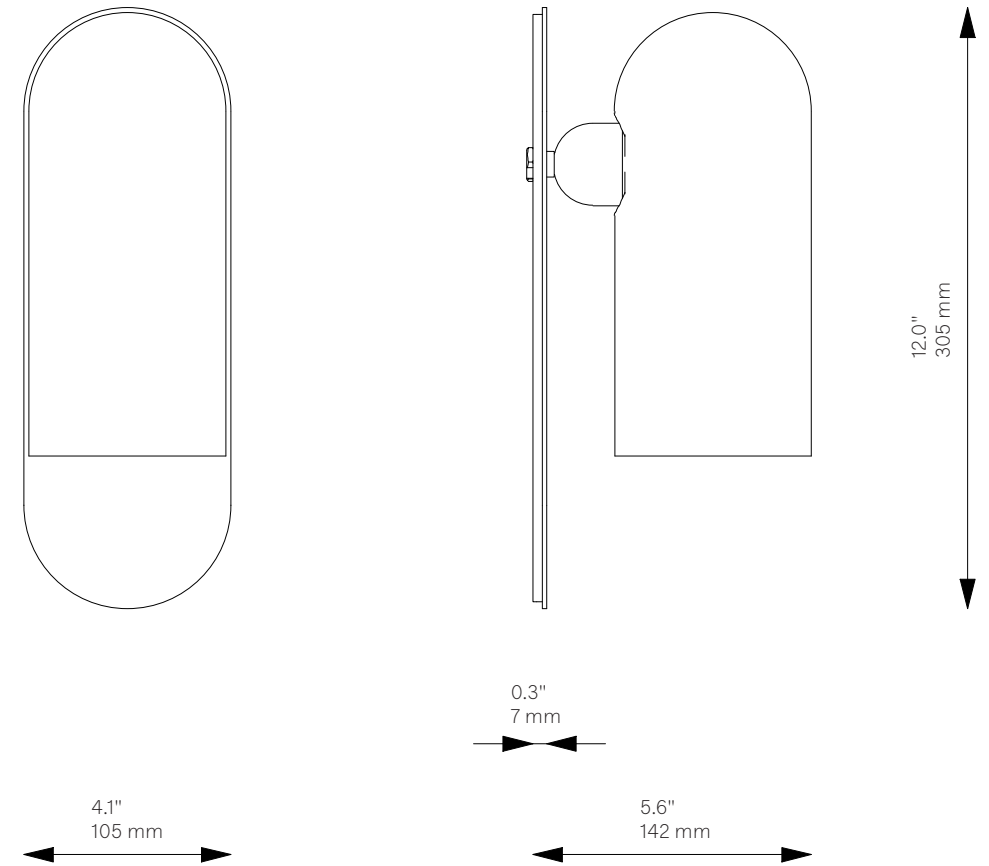

Odyssey Galloway

Wall Sconce - B146

Odyssey Collection

Schwung Product Information

Glass Lampshades	1 x Ø 100 mm x H 225 mm / Ø 3.9" x H 8.9" Triplex Opal Glass (acid etch on the outside)	
Weight	2.0 kg / 4.4 lb	
Light Source	LED Bulb (included)	1 x 4 W
	Max Wattage	1 x 15 W
	Total Lumens	220 lm
	Color Temperature	2200-3000 K
	Bulb Base	E14 / E12
	Bulb Size	G45, max length 80 mm / 3.2"
	Power Supply	230/120V CE/UL
	Dimmable with electronic dimmers only (ELV, trailing edge)	
Finishes	LBB / Lacquered Burnished Brass BGM / Black Gunmetal PN / Polished Nickel (extra charge of 25%)	
CE/UL Certified	CE/UL	
Ingress Protection	IP 20	