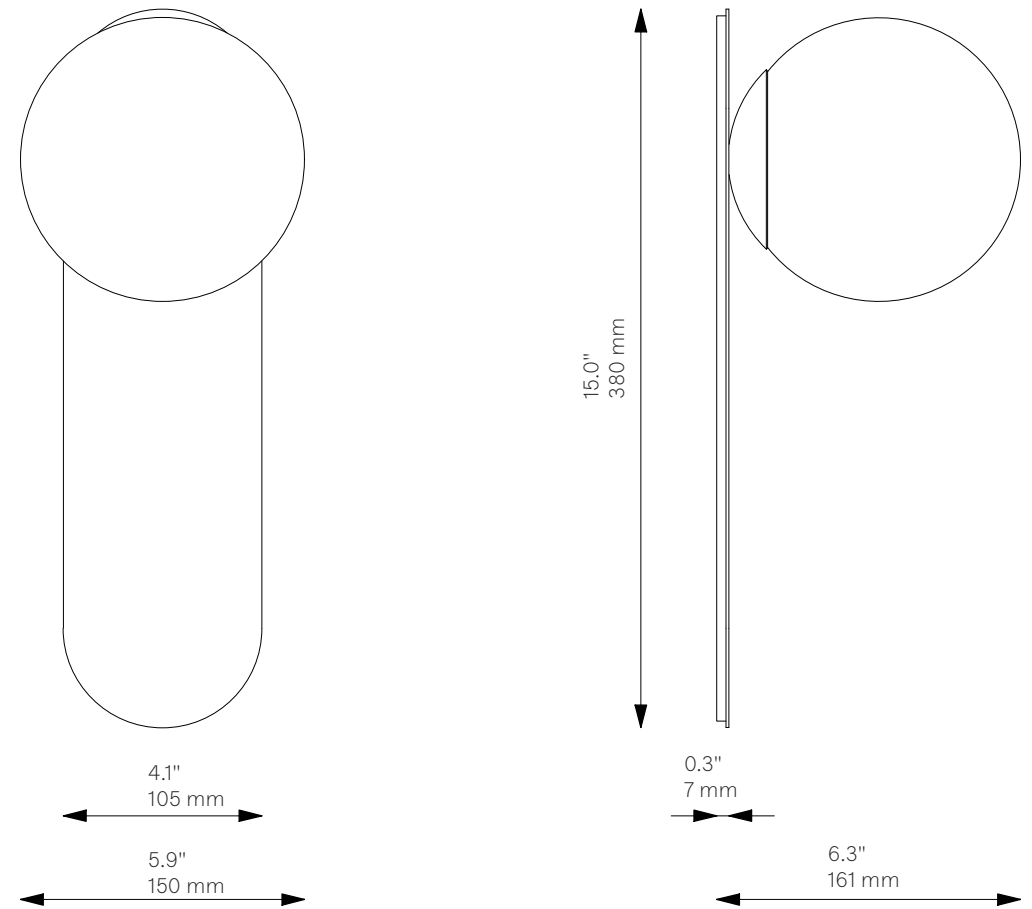

Adrion LG^{New}

Wall Sconce - B653

Globe Collection

Glass Lampshades

1 x Ø 150 mm / Ø 5.9"
Soda Lime Triplex Opal Glass
Soda Lime Marble Glass
Borosilicate Transparent Glass

Weight

2.1 kg / 4.6 lb

Light Source

LED Bulb (included) 1 x 5 W
Max Wattage 1 x 10 W
Total Lumens 450-500 lm
Color Temperature 2700 K
Bulb Base E14 / E12

Dimmable with electronic
dimmers only (ELV, trailing edge)

Finishes

LBB / Lacquered Burnished Brass
BGM / Black Gunmetal
PN / Polished Nickel (extra charge of 25%)