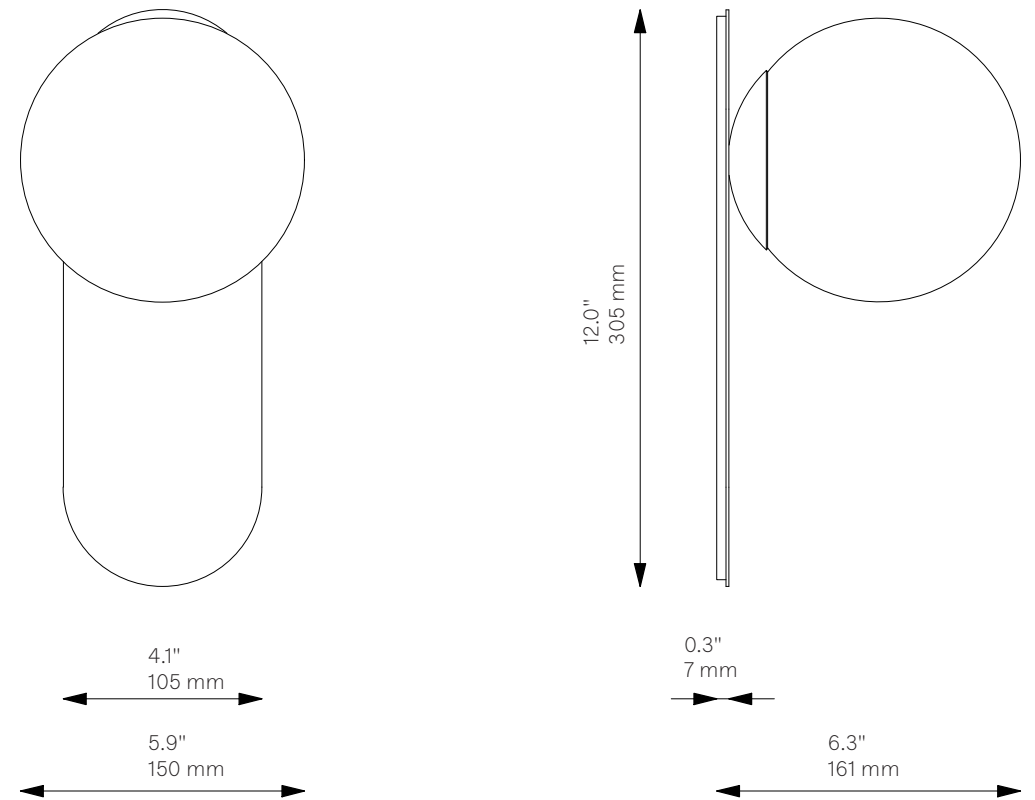

# Adrion MD<sup>New</sup>

Wall Sconce - B652

Globe Collection

## Glass Lampshades

1 x Ø 150 mm / Ø 5.9"  
Soda Lime Triplex Opal Glass  
Soda Lime Marble Glass  
Borosilicate Transparent Glass

## Weight

1.7 kg / 3.7 lb

## Light Source

LED Bulb (included) 1 x 5 W  
Max Wattage 1 x 10 W  
Total Lumens 450-500 lm  
Color Temperature 2700 K  
Bulb Base E14 / E12

Dimmable with electronic  
dimmers only (ELV, trailing edge)