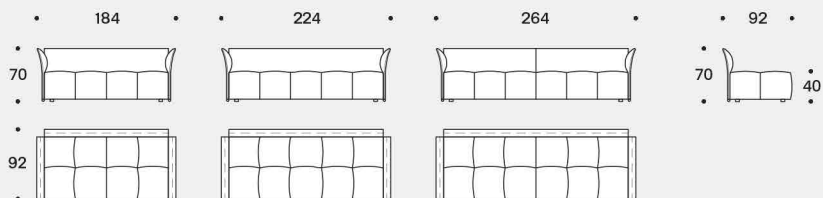

Divani fissi / Fixed sofas