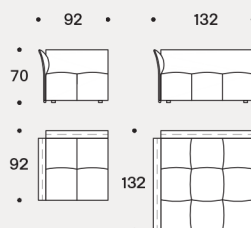

Angoli fissi / Fixed corner units