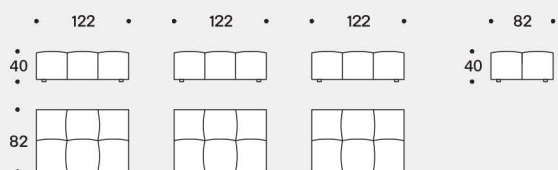

Esempi composizioni / 3 moduli seduta da 122 cm, 3 schienali da 82 cm e 2 schienali da 122 cm
Examples of compositions / 3 x 122 cm seating units, 3 x 82 cm backrests and 2 x 122 cm backrests

Moduli seduta / Seating units / 122