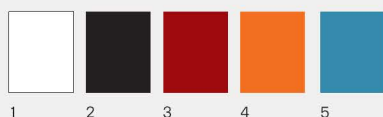

Padding

Inner pad and seat cushion are in 50IP polyurethane foam; back and headrest cushions are padded with 21IM and 25IM polyurethane foam. All is covered with white cotton fabric on 380gr/sqm polyester fiber.

Poltrona Bergère / Bergère armchair

Pouf

Finitura struttura / Structure finish

- 1 Bianco / White / Blanc / Blanco
- 2 Nero / Black / Noir / Negro
- 3 Rosso / Red / Rouge / Rojo
- 4 Arancio / Orange / Orange / Naranja
- 5 Azzurro / Blue / Blue / Azul