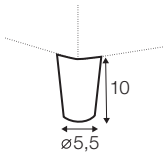

legs

---

no. 58A
wood