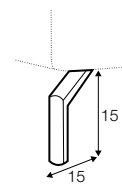

no. 119
metal chrome,
painted black or grey
and brushed steel*

*please check a cost of brushed steel finish with a sale representative.