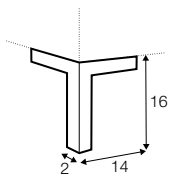

2 seater without armrests

3 seater left / or right

3 seater without armrests

3 XL seater left / or right

3 XL seater without armrests

chaiselongue right / or left

chaiselongue long right / or left

bench right / or left

corner 90°

extra dimensions

depth of seat

legs

no. 152
wood

no. 153
wood

no. 47
metal chrome,
painted black or grey
and brushed steel*

no. 104
metal chrome,
painted black or grey