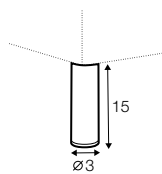

corner 90°

extra dimensions

depth of seat

legs

no. 152
wood

no. 153
wood

no. 47
metal chrome,
painted black or grey
and brushed steel*

no. 104
metal chrome,
painted black or grey