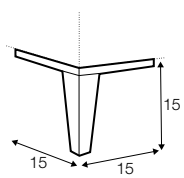

2 seater without armrests

3 seater left / or right

3 seater without armrests

3 XL seater left / or right

3 XL seater without armrests

chaiselongue right / or left

chaiselongue long right / or left

bench right / or left

corner 90°

extra dimensions

depth of seat

legs

no. 152
wood

no. 153
wood

no. 47
metal chrome,
painted black or grey
and brushed steel*

no. 104
metal chrome,
painted black or grey