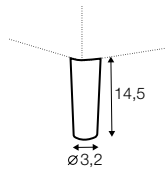

2 seater without armrests

3 seater left / or right

3 seater without armrests

3 XL seater left / or right

3 XL seater without armrests

chaiselongue right / or left

chaiselongue long right / or left

bench right / or left

corner 90°

extra dimensions

depth of seat

legs

no. 152
wood

no. 153
wood

no. 47
metal chrome,
painted black or grey
and brushed steel*

no. 104
metal chrome,
painted black or grey