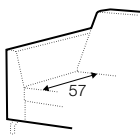

set 2 right / or left

3 seater left / or right + chaiselongue long right / or left

set 10 right / or left

3 seater left / or right + corner 90° + bench right / or left

set 11 right / or left

2 seater left / or right + corner 90° + bench right / or left

example of leather cover
3 seater

modular system

elements of the modular system

armchair left / or right

armchair
without armrests

armchair wide left / or right

armchair wide
without armrests

2 seater left / or right

2 seater without armrests

3 seater left / or right

3 seater without armrests

3 XL seater left / or right

3 XL seater without armrests

chaiselongue right / or left

chaiselongue long right / or left

bench right / or left

corner 90°

extra dimensions

depth of seat

legs

no. 152
wood

no. 153
wood

no. 47
metal chrome,
painted black or grey
and brushed steel*

no. 104
metal chrome,
painted black or grey