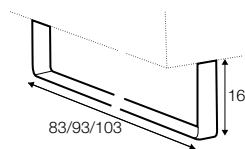

2 seater without armrests

3 seater left / or right

3 seater without armrests

3 XL seater left / or right

3 XL seater without armrests

chaiselongue right / or left

chaiselongue long right / or left

bench right / or left

corner 90°

extra dimensions

depth of seat

legs

no. 152
wood

no. 153
wood

no. 47
metal chrome,
painted black or grey
and brushed steel*

no. 104
metal chrome,
painted black or grey