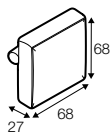

## extra dimensions

depth of seat

## accessories

---

cushion  
50x30

cushion  
45x45

back cushion  
with roll 68x68  
foam

back cushion  
with roll 58x68  
foam&mix (foam and silicon)

back cushion  
72x54  
mix (foam and silicon)

back cushion  
54x54  
mix (foam and silicon)

back cushion  
54x54 dibble  
mix (foam and silicon)