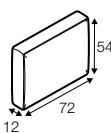

## extra dimensions

depth of seat

## accessories

---

cushion  
50x30

cushion  
45x45

back cushion  
with roll 68x68  
foam

back cushion  
with roll 58x68  
foam&mix (foam and silicon)

back cushion  
72x54  
mix (foam and silicon)

back cushion  
54x54  
mix (foam and silicon)

back cushion  
54x54 dibble  
mix (foam and silicon)