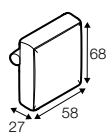

## extra dimensions

depth of seat

## accessories

---

cushion  
50x30

cushion  
45x45

back cushion  
with roll 68x68  
foam

back cushion  
with roll 58x68  
foam&mix (foam and silicon)

back cushion  
72x54  
mix (foam and silicon)

back cushion  
54x54  
mix (foam and silicon)

back cushion  
54x54 dibble  
mix (foam and silicon)