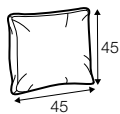

footstool 102x68

2 seater

3 seater

set 1 right / or left

3 seater left / or right + chaiselongue right / or left

set 2 right / or left

2 seater left / or right + chaiselongue right / or left

chaiselongue right / or left

example without cushions

3 seater

example with cushions

3 seater left / or right + chaiselongue right / or left  
+ 2x back cushions 54x54 + back cushions with roll 58x68  
+ back cushions 72x54

## extra dimensions

depth of seat

## accessories

---

cushion  
50x30

cushion  
45x45

back cushion  
with roll 68x68  
foam

back cushion  
with roll 58x68  
foam&mix (foam and silicon)

back cushion  
72x54  
mix (foam and silicon)

back cushion  
54x54  
mix (foam and silicon)