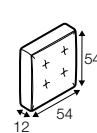

## extra dimensions

depth of seat

## accessories

---

cushion  
50x30

cushion  
45x45

back cushion  
with roll 68x68  
foam

back cushion  
with roll 58x68  
foam&mix (foam and silicon)

back cushion  
72x54  
mix (foam and silicon)

back cushion  
54x54  
mix (foam and silicon)