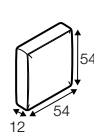

## extra dimensions

depth of seat

## accessories

---

cushion  
50x30

cushion  
45x45

back cushion  
with roll 68x68  
foam

back cushion  
with roll 58x68  
foam&mix (foam and silicon)

back cushion  
72x54  
mix (foam and silicon)

back cushion  
54x54  
mix (foam and silicon)

back cushion  
54x54 dibble  
mix (foam and silicon)