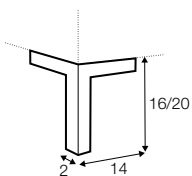

legs

---

no. 47
metal chrome,
painted black or grey
and brushed steel