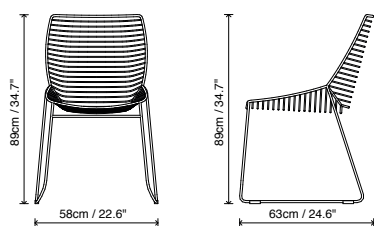

ZELO CHAIR

Dining Chair, designer Tom Fereday, 2020

Weights and volumes

Product weight (kg)	7
Nett. weight product including packaging (kg)	8
Nett. Size packaging (cm) (d x w x h)	63 x 60 x 90

Product weight (lb)	15,4
Nett. weight product including packaging (lb)	17,6
Nett. Size packaging (inches) (d x w x h)	24,8 x 23,6 x 35,4

Material steel frame, cataphoresis and outdoor powdercoating

Strength & stability Complies with level 2, according to EN16139:2013 and with reference to norms EN1728:2012 & EN1022:2015

Product measurements