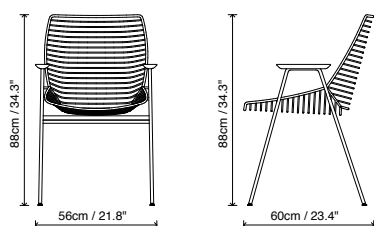

Product measurements

Finishes

steel parts
matt white
powdercoated

steel parts
matt white
powdercoated

acacia