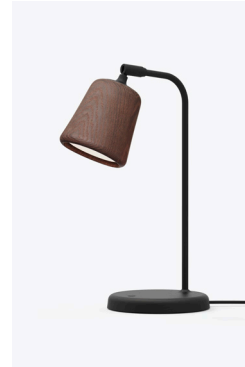

# NEW WORKS.

Product Fact Sheet - Lighting - Material Table Lamp, The Originals

## Variation

Natural Cork

Mixed Cork

Natural Oak

Smoked Oak

Black Marble

White Marble

Light Grey Concrete