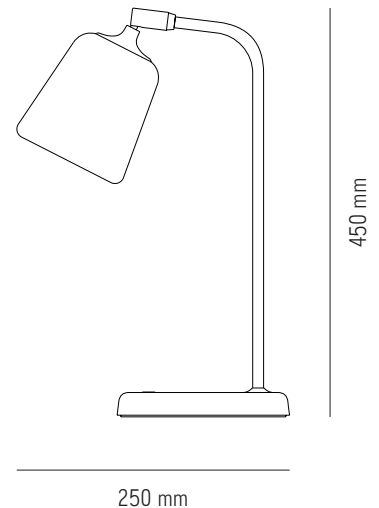

## Specifications

<b>Product Name</b>	Material Table Lamp
<b>Designer</b>	Nørgaard & Kechayas
<b>Year</b>	2019
<b>Category</b>	Lighting
<b>Type</b>	Table Lamp
<b>Material</b>	Marble shade w. powder coated aluminium and steel base
<b>Colour/Variant</b>	Black Base w. White Marble
<b>Product Dimensions</b>	H: 450 x W: 190 x D:250 mm
<b>Packaging Dimensions</b>	H: 260 X W: 525 X D: 360 mm
<b>Cord</b>	Black PVC, 1800 mm - three-step dimmer on lamp base
<b>Weight</b>	3,5 kg
<b>Weight (incl. Packaging)</b>	4,25 kg
<b>Light Source</b>	E14, LED Max 7W (Dimmable Bulb Only) (220-240V~ 50/60 Hz)
<b>Bulb</b>	Not Included
<b>Certification</b>	CE, Class II, IP20
<b>County of origin</b>	China
<b>Master packaging</b>	1