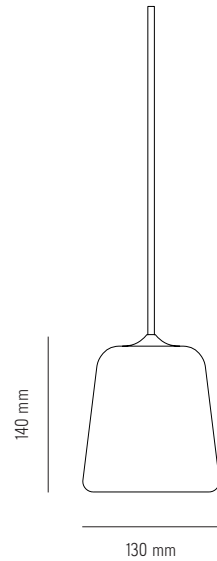

NEW WORKS.

Product Fact Sheet - Lighting - Material Pendant The Originals

Specifications

Product Name	Material Pendant
Designer	Nørgaard & Kechayas
Year	2019
Category	Lighting
Type	Pendant
Material	Material shade, powder coated aluminium fitting
Colour/Variant	Natural Cork, Mixed Cork, Natural Oak, Smoked Oak, Light Grey Concrete, Dark Grey Concrete, Black Marble, White Marble, Terracotta, Yellow Steel
Product Dimensions	H: 140 X Ø: 130 mm
Packaging Dimensions	H: 180 X W: 170 X D: 292 mm
Cord	PVC, 2900 mm - Fitting w. White inner Shade/reflector and standard canopy and mounting kit.
Weight	//
Weight (incl. Packaging)	//
Light Source	E14, Max 15W / LED Max 7W (220-240~ 50/60 Hz)
Bulb	Not Included
Certification	CE, Class II, IP20
County of origin	China
Master packaging	1

Specifications

Product Name	Material Pendant
Designer	Nørgaard & Kechayas
Year	2019
Category	Lighting
Type	Pendant
Material	Marble shade w. powder coated aluminium and steel base
Colour/Variant	Black Base w. White Marble, white Opal Glass or Stainless Steel
Product Dimensions	H: 140 X Ø: 130 mm
Packaging Dimensions	H: 180 X W: 170 X D: 292 mm
Cord	Black PVC, 2900 mm
Weight	1,85 kg
Weight (incl. Packaging)	2,1 kg
Light Source	E14, Max 15W / LED Max 7W (220-240~ 50/60 Hz)
Bulb	Not Included
Certification	CE, Class II, IP20
County of origin	China
Master packaging	1