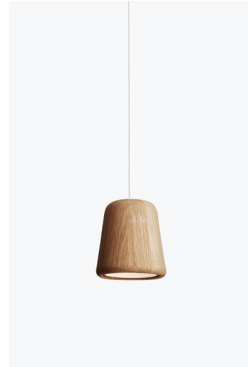

NEW WORKS.

Product Fact Sheet - Lighting - Material Pendant The Originals

Material Pendant The Originals

Nørgaard & Kechayas

With the Material Pendant being our most popular product since day one, we are more than excited to extend this strikingly minimalist range. The introduction of the Material Table Lamp and Material Wall Lamp allows you to bring the beauty of natural materials into every room of the house. Both products feature a pivoting head for added function, and a sleek black frame that places your chosen material front and centre. From the warmth of mixed cork and terracotta, to the textural concrete finish, the Material series is perfect for those intimate settings

NEW WORKS.

Product Fact Sheet - Lighting - Material Pendant The Originals

Specifications

Product Name	Material Pendant
Designer	Nørgaard & Kechayas
Year	2019
Category	Lighting
Type	Pendant
Material	Material shade, powder coated aluminium fitting
Colour/Variant	Natural Cork, Mixed Cork, Natural Oak, Smoked Oak, Light Grey Concrete, Dark Grey Concrete, Black Marble, White Marble, Terracotta, Yellow Steel
Product Dimensions	H: 140 X Ø: 130 mm
Packaging Dimensions	H: 180 X W: 170 X D: 292 mm
Cord	PVC, 2900 mm - Fitting w. White inner Shade/reflector and standard canopy and mounting kit.
Weight	//
Weight (incl. Packaging)	//
Light Source	E14, Max 15W / LED Max 7W (220-240~ 50/60 Hz)
Bulb	Not Included
Certification	CE, Class II, IP20
County of origin	China
Master packaging	1

NEW WORKS.

Product Fact Sheet - Lighting - Material Pendant The Originals

Variation

Natural Cork

Natural Cork

Natural Oak

Smoked Oak

Black Marble

White Marble

Light Grey Concrete

Dark Grey Concrete

Terracotta

Yellow Steel

NEW WORKS.

Product Fact Sheet - Lighting - Material Pendant, The New Edition

Material Pendant, The New Edition *Nørgaard & Kechayas*