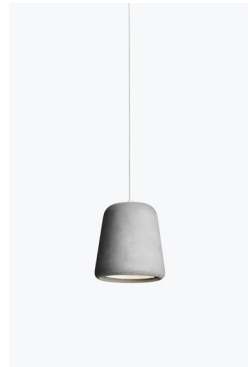

Light Grey Concrete