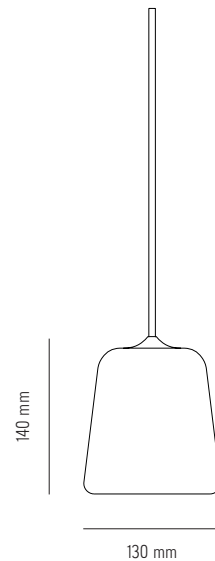

NEW WORKS.

Product Fact Sheet - Lighting - Material Pendant The Originals

Specifications

Product Name	Material Pendant
Designer	Nørgaard & Kechayas
Year	2019
Category	Lighting
Type	Pendant
Material	Material shade, powder coated aluminium fitting
Colour/Variant	Natural Cork, Mixed Cork, Natural Oak, Smoked Oak, Light Grey Concrete, Dark Grey Concrete, Black Marble, White Marble, Terracotta, Yellow Steel
Product Dimensions	H: 140 X Ø: 130 mm
Packaging Dimensions	H: 180 X W: 170 X D: 292 mm
Cord	PVC, 2900 mm - Fitting w. White inner Shade/reflector and standard canopy and mounting kit.
Weight	//
Weight (incl. Packaging)	//
Light Source	E14, Max 15W / LED Max 7W (220-240~ 50/60 Hz)
Bulb	Not Included
Certification	CE, Class II, IP20
County of origin	China
Master packaging	1