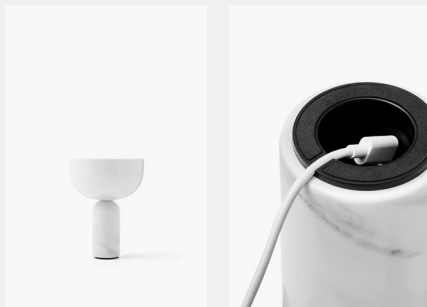

Specifications

Product Name

Kizu Portable Table Lamp

Designer

Lars Tornøe

Category

Lighting

Type

Portable Table Lamp

Year

2022

Material

Marble, Acrylic

Colour/Variant

White Marble, Black Marble, Gris du Marais Marble

Product Dimensions

H: 240 x Ø: 180 mm

Packaging Dimensions

H: 300 x L: 230 x D: 230 mm

Cord

USB-C cable, 2000 mm, 5V/1A universal USB adapter

Weight (incl. packaging)

1.75 kg

Country of Origin

China

Master Packaging

1

Certification

CE, Class II, IP20

Bulb

Light source included

Light Source

2,5W LED, 2700 K

Operating time: 10-11 hours (at 100% brightness)

Charging time: 7,5 hours (0-100%)

Dimmability

Integrated three-step dimmer

Safety Precautions

The lamp is only intended for indoor use. This product contains a Li-ion battery. Misuse of the battery may lead to potentially hazardous outcomes. In case of smoke, battery swelling, or an odor while charging, terminate charging immediately. New Works Aps does not take responsibility for battery failure prompted by unintended use.

Cleaning

Wipe the product with a soft dry or moist cloth. Do not use any abrasive cleaning tools, and never use strong cleaning agents such as household glass cleaner, white spirit, or turpentine.