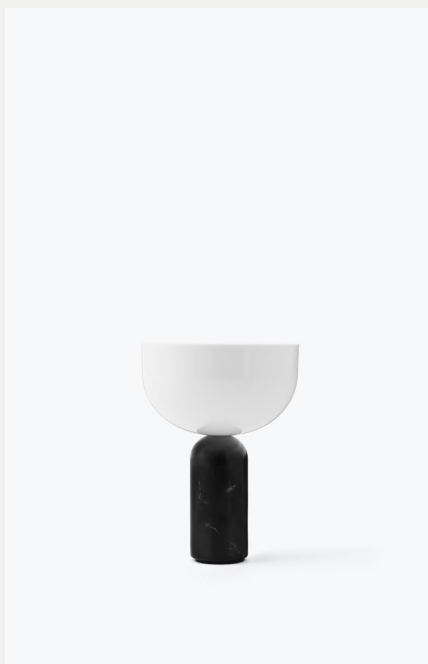

Variant Black Marble w. White Acrylic
Item No 21711
EAN No 5712826217115