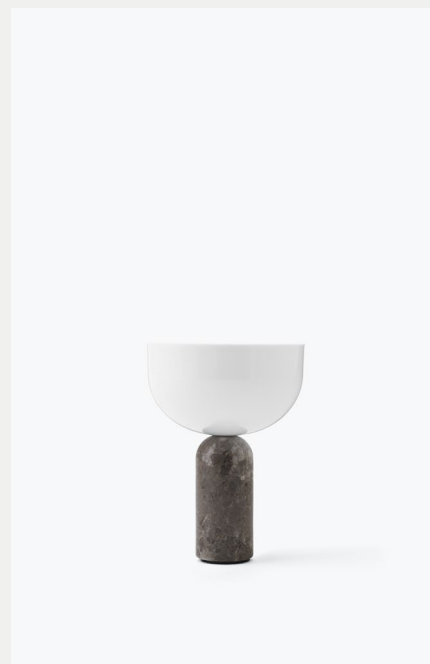

Variant Gris du Marais Marble w. White Acrylic
Item No 21712
EAN No 5712826217122