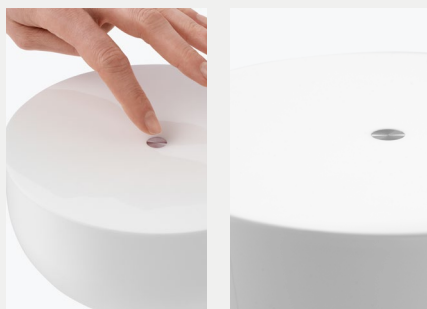

Specifications

Product Name

Kizu Portable Table Lamp

Designer

Lars Tornøe

Category

Lighting

Type

Portable Table Lamp

Year

2022

Material

Marble, Acrylic

Colour/Variant

White Marble, Black Marble, Gris du Marais Marble

Product Dimensions

H: 240 x Ø: 180 mm

Packaging Dimensions

H: 300 x L: 230 x D: 230 mm

Cord

USB-C cable, 2000 mm, 5V/1A universal USB adapter

Weight (incl. packaging)

1.75 kg

Country of Origin

China

Master Packaging

1

Certification

CE, Class II, IP20

Bulb

Light source included

Light Source

2,5W LED, 2700 K

Operating time: 10-11 hours (at 100% brightness)

Charging time: 7,5 hours (0-100%)

Dimmability

Integrated three-step dimmer

Safety Precautions

The lamp is only intended for indoor use. This product contains a Li-ion battery. Misuse of the battery may lead to potentially hazardous outcomes. In case of smoke, battery swelling, or an odor while charging, terminate charging immediately. New Works Aps does not take responsibility for battery failure prompted by unintended use.

Cleaning

Wipe the product with a soft dry or moist cloth. Do not use any abrasive cleaning tools, and never use strong cleaning agents such as household glass cleaner, white spirit, or turpentine.