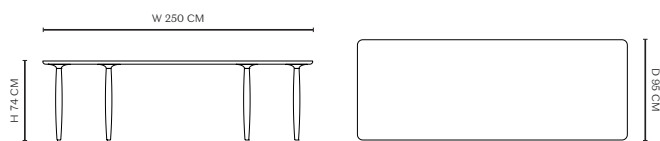

RECTANGULAR 200 CM

RECTANGULAR 250 CM

ROUND 120 CM

DIMENSIONS (MADE-TO-ORDER SIZES)

Rectangular 160 cm (seats up to 4 people)
W 160 cm / D 95 cm / H 74 cm

Round Ø 100 cm (seats up to 2 people)
Ø 100 cm / H 74 cm

Rectangular 300 cm (seats up to 10 people)
W 300 cm / D 95 cm / H 74 cm

Round Ø 160 cm (seats up to 6 people)
Ø 160 cm / H 74 cm

Rectangular 250+120 cm (seats up to 10 people)
W 250/370 cm / D 110 cm / H 74 cm

Round Ø 180 cm (seats up to 8 people)
Ø 180 cm / H 74 cm

OKU DINING TABLE — 2019

KRISTIAN SOFUS HANSEN, NICOLAJ NØDDESBO & TOMMY HYLDAHL

DIMENSIONS (STOCK SIZES)

Rectangular 200 cm

W 200 cm / D 95 cm / H 74 cm

Rectangular 250 cm

W 250 cm / D 95 cm / H 74 cm

Round 120 cm

Ø 120 cm / H 74 cm

OAK FINISHES

NATURAL OAK

LIGHT SMOKED OAK

DARK SMOKED OAK