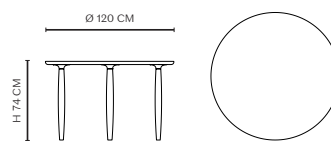

RECTANGULAR 200 CM

RECTANGULAR 250 CM

ROUND 120 CM

DIMENSIONS (MADE-TO-ORDER SIZES)

Rectangular 160 cm (seats up to 4 people)
W 160 cm / D 95 cm / H 74 cm

Round Ø 100 cm (seats up to 2 people)
Ø 100 cm / H 74 cm

Rectangular 300 cm (seats up to 10 people)
W 300 cm / D 95 cm / H 74 cm

Round Ø 160 cm (seats up to 6 people)
Ø 160 cm / H 74 cm

Rectangular 250+120 cm (seats up to 10 people)
W 250/370 cm / D 110 cm / H 74 cm

Round Ø 180 cm (seats up to 8 people)
Ø 180 cm / H 74 cm

OKU DINING TABLE — 2019

KRISTIAN SOFUS HANSEN, NICOLAJ NØDDESBO & TOMMY HYLDAHL

DIMENSIONS (STOCK SIZES)

Rectangular 200 cm

W 200 cm / D 95 cm / H 74 cm

Rectangular 250 cm

W 250 cm / D 95 cm / H 74 cm

Round 120 cm

Ø 120 cm / H 74 cm

OAK FINISHES

NATURAL OAK

LIGHT SMOKED OAK

DARK SMOKED OAK