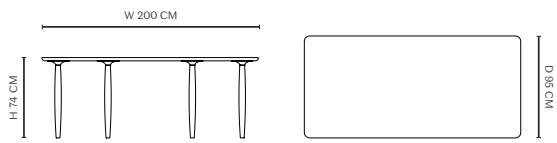

RECTANGULAR 200 CM

RECTANGULAR 250 CM

ROUND 120 CM

DIMENSIONS (MADE-TO-ORDER SIZES)

Rectangular 160 cm (seats up to 4 people)
W 160 cm / D 95 cm / H 74 cm

Round Ø 100 cm (seats up to 2 people)
Ø 100 cm / H 74 cm

Rectangular 300 cm (seats up to 10 people)
W 300 cm / D 95 cm / H 74 cm

Round Ø 160 cm (seats up to 6 people)
Ø 160 cm / H 74 cm

Rectangular 250+120 cm (seats up to 10 people)
W 250/370 cm / D 110 cm / H 74 cm

Round Ø 180 cm (seats up to 8 people)
Ø 180 cm / H 74 cm

OKU DINING TABLE — 2019

KRISTIAN SOFUS HANSEN, NICOLAJ NØDDESBO & TOMMY HYLDAHL

DIMENSIONS (STOCK SIZES)

Rectangular 200 cm

W 200 cm / D 95 cm / H 74 cm

Rectangular 250 cm

W 250 cm / D 95 cm / H 74 cm

Round 120 cm

Ø 120 cm / H 74 cm

OAK FINISHES

NATURAL OAK

LIGHT SMOKED OAK

DARK SMOKED OAK