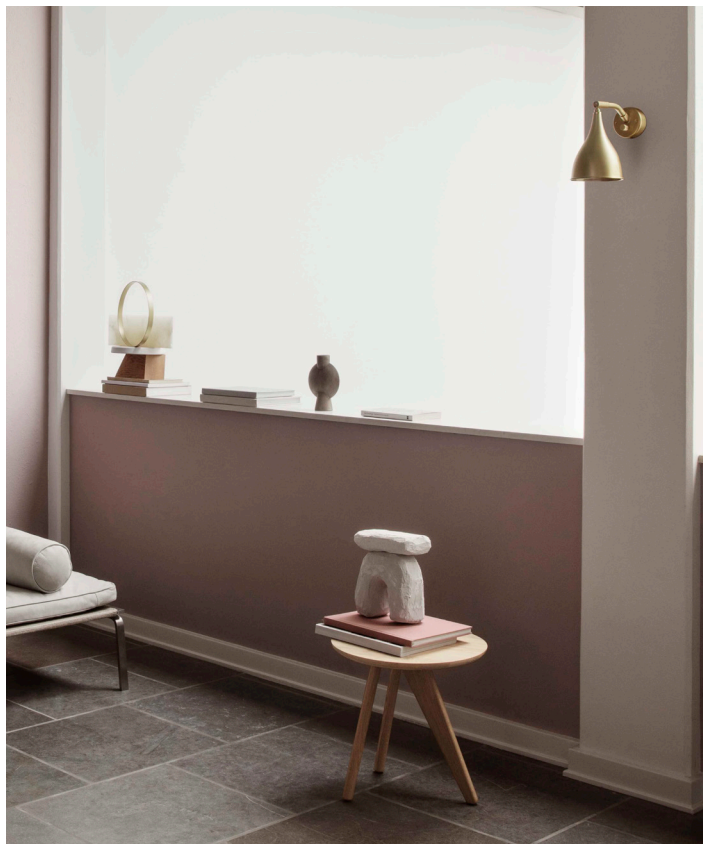

LE SIX WALL LAMP — 2017

KRISTIAN SOFUS HANSEN & TOMMY HYLDAHL

YEAR

2017

ENVIRONMENT

Indoor

CATEGORY

Lighting

Cable Length: 200 cm

Cord type: Black fabric

Plug: Not included

Ceiling cup: Included

Socket E27

Le Six is a modern lamp collection based on a minimalistic principle of one single lampshade adaptable for every lamp. The curved design of the lampshade is inspired by lamps from the 1920s Art Nouveau in a reinterpreted Scandinavian context. The characteristic trumpet shape is designed in order to create a lampshade with optimum light scattering, which is easily adjusted in any direction. This makes Le Six a very versatile lamp fitting perfectly into every room of the house, offices, hotels or restaurants. Le Six is available in different variations of color and lamp type.