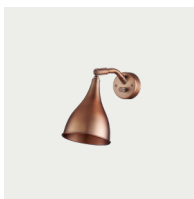

Cable Length: 200 cm

Cord type: Black fabric

Plug: Not included

Ceiling cup: Included

Socket E27

Le Six is a modern lamp collection based on a minimalistic principle of one single lampshade adaptable for every lamp. The curved design of the lampshade is inspired by lamps from the 1920s Art Nouveau in a reinterpreted Scandinavian context. The characteristic trumpet shape is designed in order to create a lampshade with optimum light scattering, which is easily adjusted in any direction. This makes Le Six a very versatile lamp fitting perfectly into every room of the house, offices, hotels or restaurants. Le Six is available in different variations of color and lamp type.