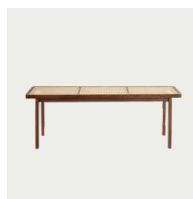

Follow care instruction on norr11.com/professionals

WEIGHT

Nett Weight: 5,0 kg

Gross Weight: 9,2 kg

PACKAGING DIMENSIONS

W 127 cm / D 43 cm / H 51 cm

Named after the French word for “King”, Le Roi Bench is made of solid oak with inlaid natural French rattan. Inspired by the French colonial style furniture the Le Roi Bench is both timeless and functional. It works equally well as a coffee table in a living room or a bench in an entryway or bedroom.

NATURAL

DARK SMOKED

DIMENSIONS

W 120 cm / D 35 cm / H 42 cm