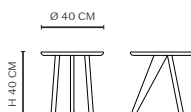

Black Oak

CARE

Follow care instruction on norr11.com/professionals

WEIGHT

Nett Weight: 2,5 kg

Gross Weight: 3,3 kg

PACKAGING DIMENSIONS

W 43 cm / D 43 cm / H 42 cm

Fin Side Table is a minimal furniture piece, designed with the intention to fit many different interior settings. Using known shapes and components from the NORR11 collection. The table has references to NORR11 classics and is designed as the perfect companion to the Mammoth and Elephant Chairs. Fin comes with a top of solid oak with round edges, making it paper-thin seen from one angle and solid from another. The table has two turned oak timber sections, contrasted by a fin-shaped leg of massive oak.

LIGHT SMOKED

DIMENSIONS

Ø 40 cm / H 40 cm

FIN SIDE TABLE — 2019

KRISTIAN SOFUS HANSEN & TOMMY HYLDAHL

OAK FINISHES

NATURAL OAK

LIGHT SMOKED OAK