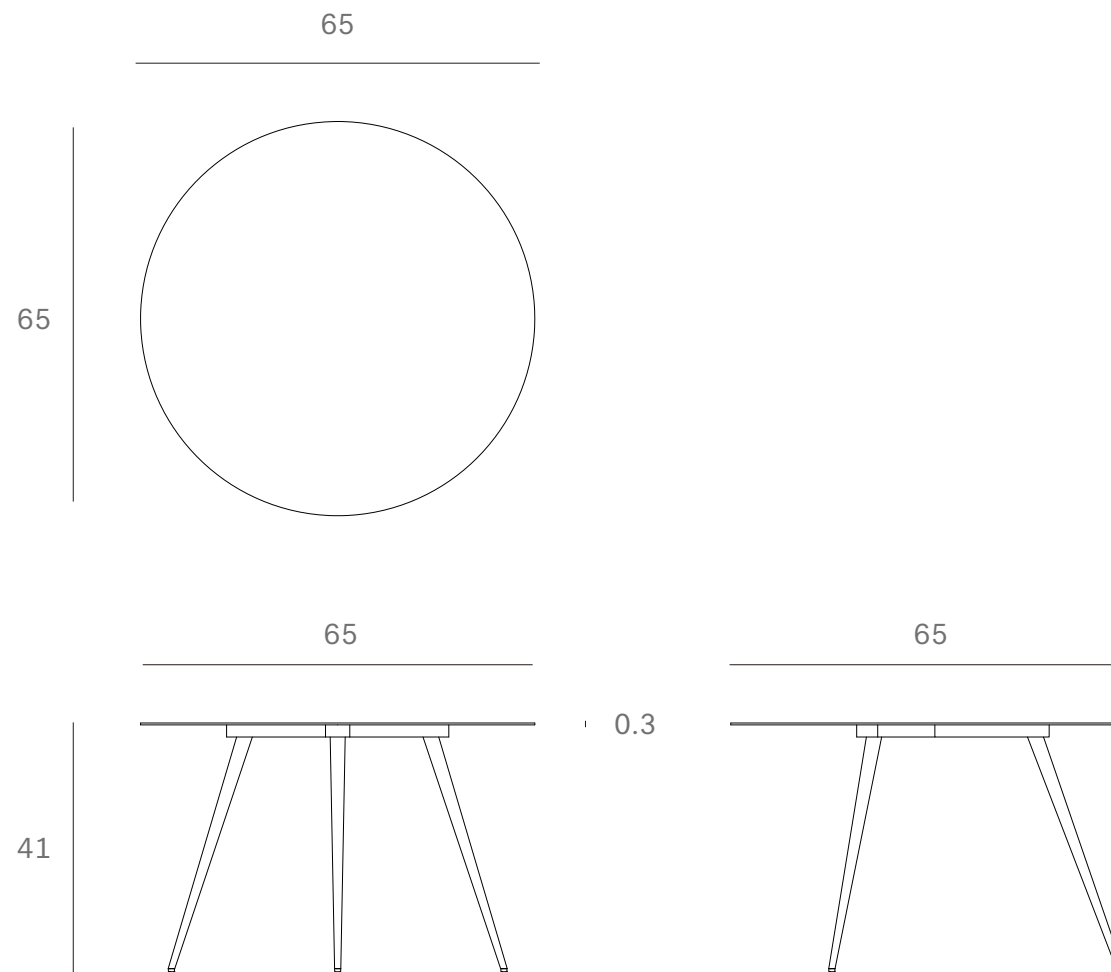

*Ethnicraft*

25904 - Texture Luna coffee table lava linear taupe - Dimensions (cm)

*Ethnicraft*

25904 - Texture Luna coffee table lava linear taupe - Dimensions (inches)