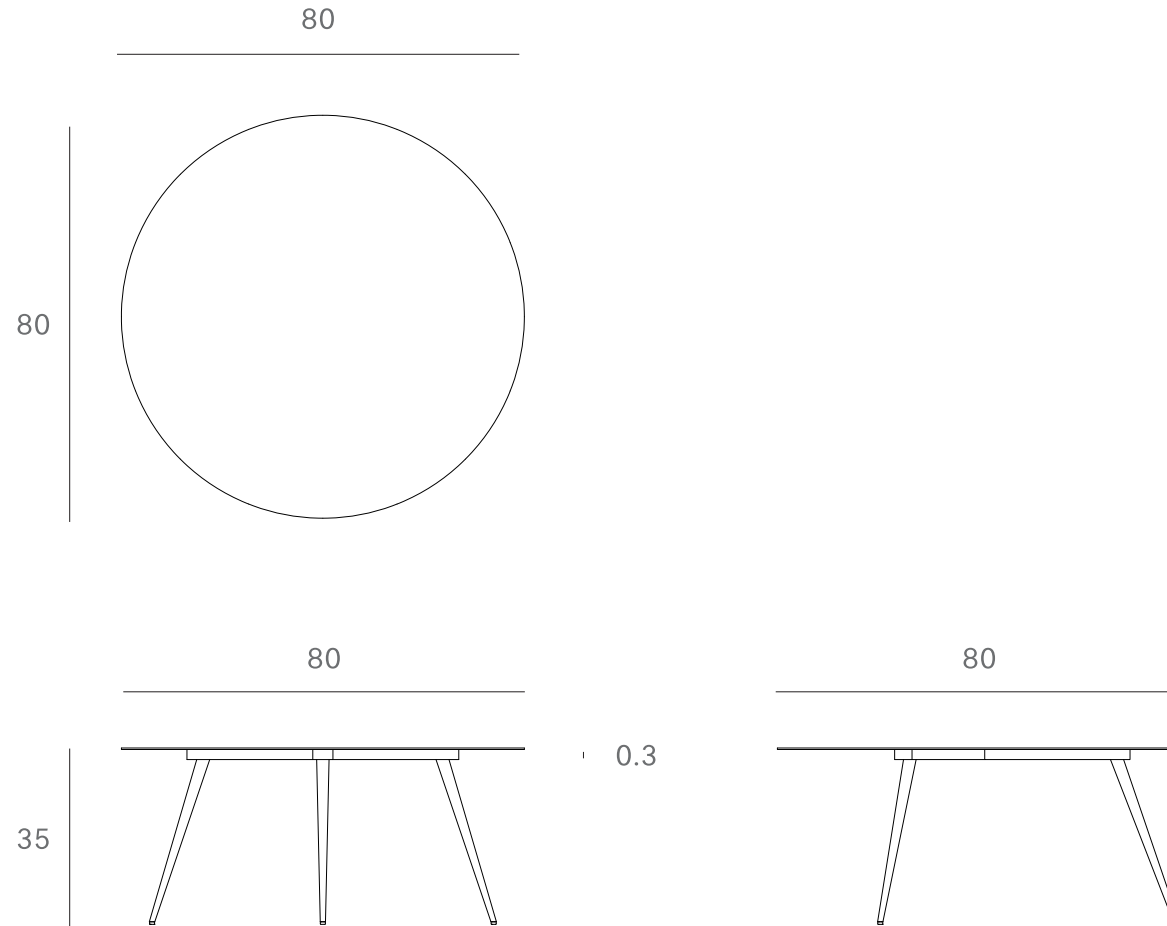

Ethnicraft

25907 - Texture Luna coffee table lava black - Dimensions (cm)

*Ethnicraft*

25907 - Texture Luna coffee table lava black - Dimensions (inches)