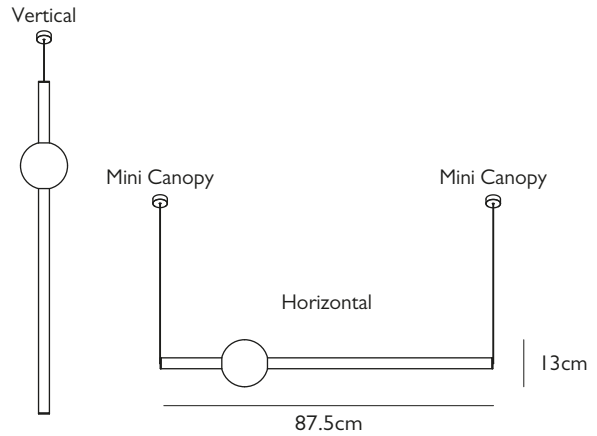

LEE BROOM

ORION TUBE LIGHT (220-240V)

LED Driver Dimensions

10cm x 6cm x 3cm (3 7/8 in x 2 3/8 in x 1 1/8 in)

Suitable sized cavity / housing required for LED driver in ceiling or surface mounting.

Alternatively use deep canopy to mount LED driver in canopy.

Certification

CE, CB

Year of Design

2018

Dimensions

H 13cm x W 87.5cm

Suspension

Length: 500cm
1 x Adjustable steel tensile wire & 1 x Cord with transparent casing
Kit to hang horizontally or vertically included.

Ceiling plate / Canopy

2 x mini canopies H 1.55cm x Dia 4cm, in matching finish to Orion.

Also available to order separately:

1 x Side Entry Adapter for mini canopy, which enables LED driver to be surface mounted (increases height of mini canopy to 3.1cm).
1 x Deep Canopy that can mount LED driver in canopy if required (H 6.5cm x Dia 13cm).
1 x Ceiling plate cover for junction box to mount mini canopy.

Certification

UL, cULus

Year of Design

2018

Dimensions

H 13cm x W 87.5cm - H 5 1/8 in x W 34 1/2 in

Suspension

Length: 500cm - 196 3/8 in