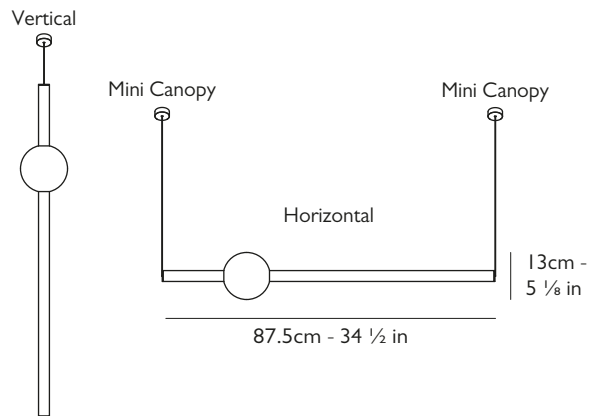

LEE BROOM

ORION TUBE LIGHT (110-130V)

Must be installed with LED driver

LED driver to be installed remotely in suitable sized cavity / housing
Refer to LED driver specification sheet for correct size of LED driver supplied with your particular Orion set-up.

PRODUCT DETAILS

Name

Orion Tube Light

Finish & Product Code

Polished Gold ● ORI0120
Polished Gunmetal ● ORI0121

Materials

Opal acrylic tube, steel globe

Illumination

13.9W, 2700k, 1069 lumen, 24VDC, CRI 85
Supplied with separate LED driver with 110-130V input.

Dimming

Dimmable. Lutron C.L dimmers recommended for up to 8 units
For more than 8 units, please contact us.

Certification

UL, cULus

Year of Design

2018

Dimensions

H 13cm x W 87.5cm - H 5 1/8 in x W 34 1/2 in

Suspension

Length: 500cm - 196 3/8 in

1 x Adjustable steel tensile wire & 1 x Cord with transparent casing
Kit to hang horizontally or vertically included.

Ceiling plate / Canopy

2 x mini canopies in matching finish to Orion.
H 1.55cm x Dia 4cm - H 5/8 in x Dia 1 5/8 in

Also available to order separately:

1 x Side Entry Adapter, which enables LED driver to be surface mounted (increases height of mini canopy to 3.1cm / 1 1/4 in).

1 x Deep Canopy that can mount LED driver in canopy if required (H 6.5cm x Dia 13cm - H 2 1/2 in x Dia 5 1/8 in).

1 x Ceiling plate cover for junction box to mount mini canopy.

Weight

Product (net): 1.75 kg / 3.86 lbs

Boxed (gross): 2.66 kg / 5.86 lbs

For more information please contact:

US & Canada Inquiries: +1 212 804 8477 - sales@leebroom.com

UK & Global Inquiries: +44 207 820 0742 - 95 Rivington Street, London, EC2A 3AY - info@leebroom.com

www.leebroom.com

0723rev19