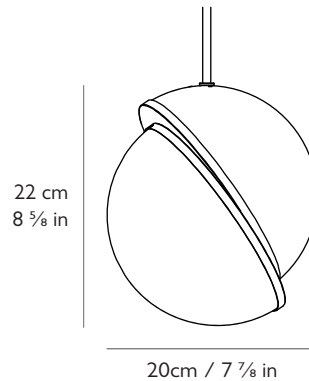

LEE BROOM

MINI CRESCENT LIGHT

PRODUCT DETAILS

Name

Mini Crescent Light

Finish & Product Code	110-130v	220-240v
Mini Crescent Light	CRE0140	CRE0040

Materials

Opal acrylic, brushed brass, steel

Illumination 110-130v

Bulb: E26, 9w LED, 2700k, 800 lumen, 25k hrs (1x supplied), CRI 80

Illumination 220-240v

Bulb: E27, 6.3w LED, 2700k, 470 lumen, 25k hrs (1x supplied)
CRI 80

Dimming

Dimmable. Mains voltage. TRIAC / Leading edge

Certification

UL, cUL (110-130v)
CE, CB (220-240v)

Year of Design

2016

Dimensions

H 22cm x Dia 20cm / H 8 5/8 in x Dia 7 7/8 in

Suspension

Length: 300cm / 118 1/8 in
Adjustable cord
Gold fabric outer

Ceiling Plate / Canopy

H 3cm x Dia 12cm / H 1 1/8 in x Dia 4 3/4 in
Round steel in brushed brass finish

Weight

Product (net) 1.1kg / 2.4 lb / Boxed (gross) 1.85kg / 4 lb

1218rev07

For more information please contact:

US & Canada Inquiries: +1 212 804 8477 - 34 Greene Street, New York, NY 10013 - sales@leebroom.com

UK & Global Inquiries: +44 207 820 0742 - 95 Rivington Street, London, EC2A 3AY - info@leebroom.com

WWW.LEEBROOM.COM