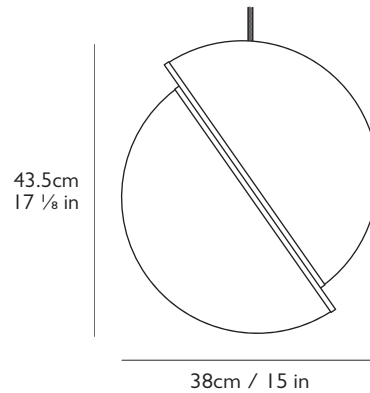

LEE BROOM

CRESCENT LIGHT

PRODUCT DETAILS

Name

Crescent Light

Finish & Product Code   110-130v   220-240v

Crescent Light   CRE0110   CRE0010

Materials

Opal acrylic, brushed brass, steel

Illumination 110-130v

11w, 2700k

Bulb: E26, 11w LED, 1100 lumen, 10k hrs (1x supplied), CRI 82

Illumination 220-240v

13w, 2800k

Bulb: E27, 13w LED, 1055 lumen, 10k hrs (1x supplied), CRI 80

Dimming

Dimmable. Mains voltage. TRIAC / Leading edge

Certification

UL, cUL (110-130v)

CE, CB (220-240v)

Year of Design

2015

Dimensions

H 43.5cm x Dia 38cm / H 17 1/8 in x Dia 15 in

Suspension

Length: 300cm / 118 1/8 in

Adjustable cord

Gold fabric outer

Ceiling Plate / Canopy

H 3cm x Dia 12cm / H 1 1/8 in x Dia 4 3/4 in

Round steel in brushed brass finish

Weight

Product (net) 2.7kg / 5.9 lb / Boxed (gross) 6.1kg / 13.4 lb

1218rev06

For more information please contact:

US & Canada Inquiries: +1 212 804 8477 - 34 Greene Street, New York, NY 10013 - sales@leebroom.com

UK & Global Inquiries: +44 207 820 0742 - 95 Rivington Street, London, EC2A 3AY - info@leebroom.com

WWW.LEEBROOM.COM