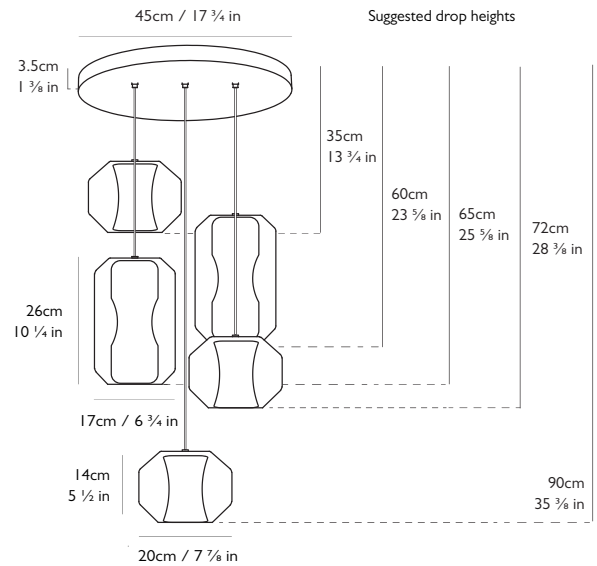

LEE BROOM

CHAMBER CHANDELIER 5 PIECE

PRODUCT DETAILS

Name

Chamber Chandelier 5 Piece

Product Code	110-130v	220-240v
Chamber Chandelier 5 Piece	CH0140	CH0040

Materials

Carrara marble, crystal, steel

Illumination 110-130v

20w, 2700k, 1100 lumen

Bulb: E26, 4w LED, 200 lumen, 25k hrs (5x supplied), CRI 82

Illumination 220-240v

31.5w, 2700k, 1220 lumen

Bulb: E27, 6.3w LED, 470 lumen, 25k hrs (5x supplied), CRI 80

Dimming

Dimmable. Mains voltage. TRIAC / Leading edge

Certification

UL, cUL (110-130v)

CE, CB (220-240v)

Year of Design

2014

Dimensions

3x Chamber Small: H 14cm x Dia 20cm / H 5 1/2 in x Dia 7 7/8 in

2x Chamber Large: H 26cm x Dia 17cm / H 10 1/4 in x Dia 6 3/4 in

Suspension

Length: 5 x 300cm / 118 1/8 in

Adjustable cord

Transparent casing

Ceiling Plate / Canopy

H 3.5cm x Dia 45cm / H 1 3/8 in x Dia 17 3/4 in

Round steel in satin white finish

Weight

Product (net) 14.85kg / 32.7 lb / Boxed (gross) 15.05kg / 33.1 lb

1218rev07

For more information please contact:

US & Canada Inquiries: +1 212 804 8477 - 34 Greene Street, New York, NY 10013 - sales@leebroom.com

UK & Global Inquiries: +44 207 820 0742 - 95 Rivington Street, London, EC2A 3AY - info@leebroom.com

WWW.LEEBROOM.COM