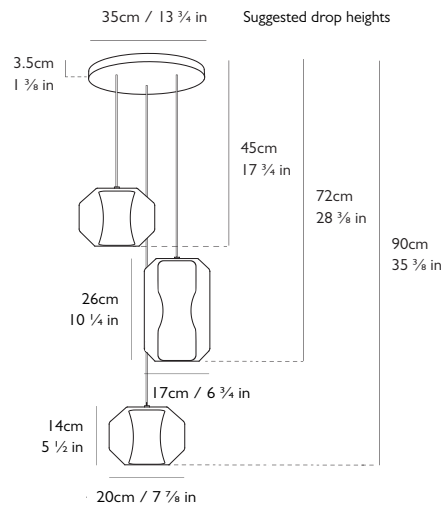

LEE BROOM

CHAMBER CHANDELIER 3 PIECE

PRODUCT DETAILS

Name

Chamber Chandelier 3 Piece

Product Code	110-130v	220-240v
Chamber Chandelier 3 Piece	CH0130	CH0030

Materials

Carrara marble, crystal, steel

Illumination 110-130v

12w, 2700k, 450 lumen

Bulb: E26, 4w LED, 200 lumen, 25k hrs (3x supplied), CRI 82

Illumination 220-240v

18.9w, 2700k, 940 lumen

Bulb: E27, 6.3w LED, 470 lumen, 25k hrs (3x supplied), CRI 80

Dimming

Dimmable. Mains voltage. TRIAC / Leading edge

Certification

UL, cUL (110-130v)

CE, CB (220-240v)

Year of Design

2014

Dimensions

2x Chamber Small: H 14cm x Dia 20cm / H 5 1/2 in x Dia 7 7/8 in
1x Chamber Large: H 26cm x Dia 17cm / H 10 1/4 in x Dia 6 3/4 in

Suspension

Length: 3 x 300cm / 118 1/8 in

Adjustable cord

Transparent casing

Ceiling Plate / Canopy

H 3.5cm x Dia 35cm / H 1 3/8 in x Dia 13 3/4 in

Round steel in satin white finish

Weight

Product (net) 9.9kg / 21.8 lb / Boxed (gross) 10.1kg / 22.3 lb

1218rev07

For more information please contact:

US & Canada Inquiries: +1 212 804 8477 - 34 Greene Street, New York, NY 10013 - sales@leebroom.com

UK & Global Inquiries: +44 207 820 0742 - 95 Rivington Street, London, EC2A 3AY - info@leebroom.com

WWW.LEEBROOM.COM