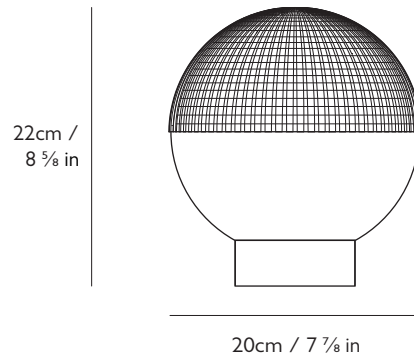

LEE BROOM

LITTLE LENS FLAIR TABLE LAMP

PRODUCT DETAILS

Name

Little Lens Flair Table Lamp

Finish & Product Code

Matte Black	●	LLF0121	LLF0021
Brushed Brass	●	LLF0120	LLF0020

Materials

Steel, transparent polycarbonate

Illumination 110-130v

4.5w, 2700k, 300 lumen

Bulb: E26, 4.5w LED, 350 lumen, 15k hrs (1x supplied), CRI 80

Illumination 220-240v

5w, 2700k, 380 lumen

Bulb: E27, 5w LED, 470 lumen, 15k hrs (1x supplied), CRI 80

Dimming

Dimmable. Mains voltage. TRIAC / Leading edge.

Certification

UL, cUL (110-130v)
CE, CB (220-240v)

Year of Design

2019

Dimensions

H 22cm x Dia 20cm / H 8 5/8 in x Dia 7 7/8 in

Cord

Length: 200cm / 78 3/4 in
with in-line switch
Black or gold fabric outer

Base

H 3.5cm x Dia 10cm / H 1 1/8 in x Dia 3 7/8 in
Round steel matching finish

Weight

Product (net): 1 kg / 2.2 lbs
Boxed (gross): 1.8 kg / 4 lbs

0220rev02

For more information please contact:

US & Canada Inquiries: +1 212 804 8477 - 34 Greene Street, New York, NY 10013 - sales@leebroom.com

UK & Global Inquiries: +44 207 820 0742 - 95 Rivington Street, London, EC2A 3AY - info@leebroom.com

WWW.LEEBROOM.COM