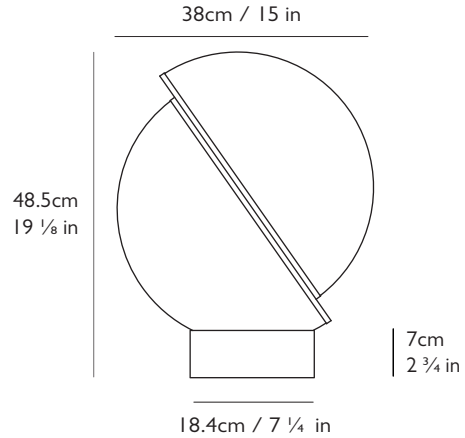

LEE BROOM

CRESCENT TABLE LAMP

PRODUCT DETAILS

Name

Crescent Table Lamp

Finish & Product Code 110-130v 220-240v

Crescent Table Lamp CRE0120 UK CRE0020
EU CRE0021

Materials

Opal acrylic, brushed brass, steel

Illumination 110-130v

11w, 2700k

Bulb: E26, 11w LED, 1100 lumen, 10k hrs (1x supplied), CRI 82

Illumination 220-240v

13w, 2700k

Bulb: E27, 13w LED, 1055 lumen, 10k hrs (1x supplied), CRI 80

Dimming

Dimmable. Mains voltage. TRIAC / Leading edge

Certification

UL, cUL (110-130v)

CE, CB (220-240v)

Year of Design

2015

Dimensions

H 48.5cm x Dia 38cm / H 19 1/8 in x Dia 15 in

Cord

Length: 200cm / 78 3/4 in

with in-line switch

Gold fabric outer

Base

H 7cm x Dia 18.4cm / H 2 3/4 in x Dia 7 1/4 in

Round steel in brushed brass finish

Weight

Product (net) 3.2kg / 7.05 lb / Boxed (gross) 5.15kg / 11.3 lb

1218rev06

For more information please contact:

US & Canada Inquiries: +1 212 804 8477 - 34 Greene Street, New York, NY 10013 - sales@leebroom.com

UK & Global Inquiries: +44 207 820 0742 - 95 Rivington Street, London, EC2A 3AY - info@leebroom.com

WWW.LEEBROOM.COM