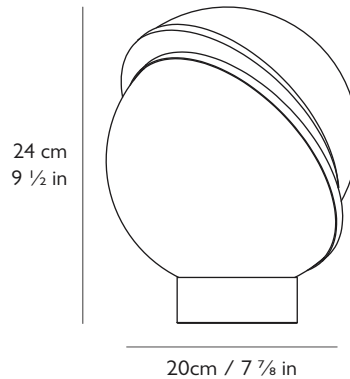

LEE BROOM

MINI CRESCENT TABLE LAMP

PRODUCT DETAILS

Name

Mini Crescent Table Lamp

Finish & Product Code	110-130v	220-240v
Mini Crescent Table Lamp	CRE0150	UK CRE0050 EU CRE0051

Materials

Opal acrylic, brushed brass, steel

Illumination 110-130v

Bulb: E26, 9w LED, 800 lumen, 25k hrs, 2700k, CRI 80
(1x supplied)

Illumination 220-240v

Bulb: E27, 6.3w LED, 470 lumen, 25k hrs, 2700k, CRI 80
(1x supplied)

Dimming

Dimmable. Mains voltage. TRIAC / Leading edge

Certification

UL, cUL (110-130v)
CE, CB (220-240v)

Year of Design

2016

Dimensions

H 24cm x Dia 20cm / H 9 1/2 in x Dia 7 7/8 in

Cord

Length: 200cm / 78 3/4 in
Gold fabric outer

Base

H 3.5cm x Dia 10cm / H 1 1/8 in x Dia 3 7/8 in
Round steel in brushed brass finish

Weight

Product (net) 0.95kg / 2 lb / Boxed (gross) 1.65kg / 3.6 lb

I218rev07

For more information please contact:

US & Canada Inquiries: +1 212 804 8477 - 34 Greene Street, New York, NY 10013 - sales@leebroom.com

UK & Global Inquiries: +44 207 820 0742 - 95 Rivington Street, London, EC2A 3AY - info@leebroom.com

WWW.LEEBROOM.COM