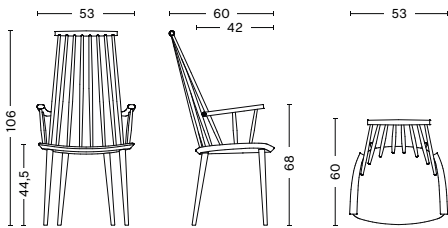

J110 CHAIR

PRODUCT FACT SHEET

HAY

J110 CHAIR

DESIGN BY POUL M. VOLTHER, 2011

With the comfort of a lounge chair and the functionality of a dining chair, HAY's reproduction of Poul M. Volther's J110 Chair offers equal measures of strong aesthetics and practicality. Long rods at the back and curved armrests create an inviting expression. Crafted in solid oak or beech and available in a variety of oiled, natural or coloured finishes.

DIMENSIONS

WIDTH 53 CM | 20.75"
DEPTH 60 CM | 23.50"
HEIGHT 106 CM | 41.75"
SEAT HEIGHT 44,5 CM | 17.50"
SEAT WIDTH 42 CM | 16.50"

MATERIALS

BACKREST

Oak veneer.
Coloured versions in beech veneer.

SEAT

Beech veneer core with top and bottom layers in oak veneer. Coloured versions feature top and bottom layers in beech veneer.

DIMENSIONS

WIDTH 46 CM | 18.15"

DEPTH 41 CM | 16.15"

HEIGHT 2 CM | 0.75"

MATERIALS

FOAM

20 mm Polyurethane foam.

BACKING