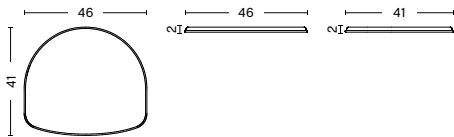

[LINK TO CARE & MAINTENANCE](#)

DOWNLOADS

Packshots and lifestyle photos, 2D / 3D files, care and maintenance, instructions, test certificates, product fact sheets, and product presentations are available in our Image Bank at hay.com.

DIMENSIONS

WIDTH 46 CM | 18.15"

DEPTH 41 CM | 16.15"

HEIGHT 2 CM | 0.75"

MATERIALS

FOAM

20 mm Polyurethane foam.

BACKING