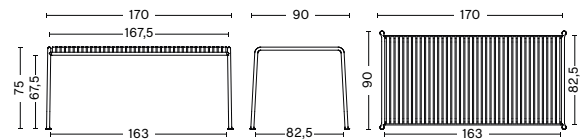

PALISSADE TABLE
LENGTH 170 CM | 67"
WIDTH 90 CM | 35.50"
HEIGHT 75 CM | 29.50"