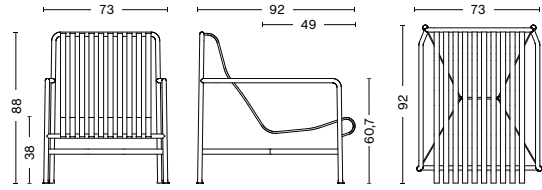

PALISSADE DINING BENCH W/O ARMREST
 WIDTH 120 CM | 47.25"
 DEPTH 70 CM | 27.55"
 HEIGHT 80 CM | 31.50"
 SEAT HEIGHT 45 CM | 17.75"

PALISSADE DINING BENCH
 WIDTH 128 CM | 50.50"
 DEPTH 70 CM | 27.50"
 HEIGHT 80 CM | 31.50"
 SEAT HEIGHT 45 CM | 17.75"

PALISSADE STOOL
 WIDTH 37 CM | 14.50"
 DEPTH 42 CM | 16.50"
 HEIGHT 45 CM | 17.75"

PALISSADE BAR STOOL
 WIDTH 38 CM | 15"
 DEPTH 45 CM | 17.75"
 HEIGHT 78 CM | 30.75"

DIMENSIONS

PALISSADE LOUNGE CHAIR LOW
 WIDTH 73 CM | 28.75"
 DEPTH 81 CM | 32"
 HEIGHT 70 CM | 27.50"
 SEAT HEIGHT 38 CM | 15"
 SEAT DEPTH 49 CM/ 19.25"

PALISSADE LOUNGE CHAIR HIGH
 WIDTH 73 CM | 28.75"
 DEPTH 92 CM | 36.25"
 HEIGHT 88 CM | 34.75"
 SEAT HEIGHT 38 CM | 15"
 SEAT DEPTH 49 CM/ 19.25"

PALISSADE LOUNGE SOFA
 WIDTH 139 CM | 54.75"
 DEPTH 88 CM | 34.75"
 HEIGHT 70 CM | 27.50"
 SEAT HEIGHT 38 CM | 15"
 SEAT DEPTH 49 CM/ 19.25"