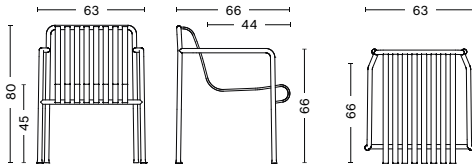

DIMENSIONS

PALISSADE CHAIR
 WIDTH 47 CM | 18.50"
 DEPTH 56 CM | 22"
 HEIGHT 80 CM | 31.50"
 SEAT HEIGHT 45 CM | 17.75"
 SEAT DEPTH 41 CM | 16.25"

PALISSADE ARMCHAIR
 WIDTH 51 CM | 20"
 DEPTH 56 CM | 22"
 HEIGHT 80 CM | 31.50"
 SEAT HEIGHT 45 CM | 17.75"
 SEAT DEPTH 41 CM | 16.25"

PALISSADE DINING ARMCHAIR
 WIDTH 63 CM | 24.75"
 DEPTH 66 CM | 26"
 HEIGHT 80 CM | 31.50"
 SEAT HEIGHT 45 CM | 17.75"
 SEAT DEPTH 44 CM | 17.25"

PALISSADE BENCH
 WIDTH 120 CM | 47.25"
 DEPTH 42 CM | 16.55"
 HEIGHT 45 CM | 17.75"