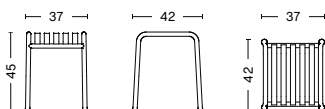

DIMENSIONS

PALISSADE CHAIR
 WIDTH 47 CM | 18.50"
 DEPTH 56 CM | 22"
 HEIGHT 80 CM | 31.50"
 SEAT HEIGHT 45 CM | 17.75"
 SEAT DEPTH 41 CM | 16.25"

PALISSADE ARMCHAIR
 WIDTH 51 CM | 20"
 DEPTH 56 CM | 22"
 HEIGHT 80 CM | 31.50"
 SEAT HEIGHT 45 CM | 17.75"
 SEAT DEPTH 41 CM | 16.25"

PALISSADE DINING ARMCHAIR
 WIDTH 63 CM | 24.75"
 DEPTH 66 CM | 26"
 HEIGHT 80 CM | 31.50"
 SEAT HEIGHT 45 CM | 17.75"
 SEAT DEPTH 44 CM | 17.25"

PALISSADE BENCH
 WIDTH 120 CM | 47.25"
 DEPTH 42 CM | 16.55"
 HEIGHT 45 CM | 17.75"

PALISSADE DINING BENCH W/O ARMREST
 WIDTH 120 CM | 47.25"
 DEPTH 70 CM | 27.55"
 HEIGHT 80 CM | 31.50"
 SEAT HEIGHT 45 CM | 17.75"

PALISSADE DINING BENCH
 WIDTH 128 CM | 50.50"
 DEPTH 70 CM | 27.50"
 HEIGHT 80 CM | 31.50"
 SEAT HEIGHT 45 CM | 17.75"