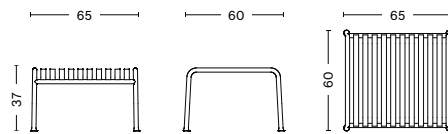

PALISSADE DINING BENCH W/O ARMREST
 WIDTH 120 CM | 47.25"
 DEPTH 70 CM | 27.55"
 HEIGHT 80 CM | 31.50"
 SEAT HEIGHT 45 CM | 17.75"

PALISSADE DINING BENCH
 WIDTH 128 CM | 50.50"
 DEPTH 70 CM | 27.50"
 HEIGHT 80 CM | 31.50"
 SEAT HEIGHT 45 CM | 17.75"

PALISSADE STOOL
 WIDTH 37 CM | 14.50"
 DEPTH 42 CM | 16.50"
 HEIGHT 45 CM | 17.75"

PALISSADE BAR STOOL
 WIDTH 38 CM | 15"
 DEPTH 45 CM | 17.75"
 HEIGHT 78 CM | 30.75"

DIMENSIONS

PALISSADE LOUNGE CHAIR LOW
 WIDTH 73 CM | 28.75"
 DEPTH 81 CM | 32"
 HEIGHT 70 CM | 27.50"
 SEAT HEIGHT 38 CM | 15"
 SEAT DEPTH 49 CM/ 19.25"

PALISSADE LOUNGE CHAIR HIGH
 WIDTH 73 CM | 28.75"
 DEPTH 92 CM | 36.25"
 HEIGHT 88 CM | 34.75"
 SEAT HEIGHT 38 CM | 15"
 SEAT DEPTH 49 CM/ 19.25"

PALISSADE LOUNGE SOFA
 WIDTH 139 CM | 54.75"
 DEPTH 88 CM | 34.75"
 HEIGHT 70 CM | 27.50"
 SEAT HEIGHT 38 CM | 15"
 SEAT DEPTH 49 CM/ 19.25"