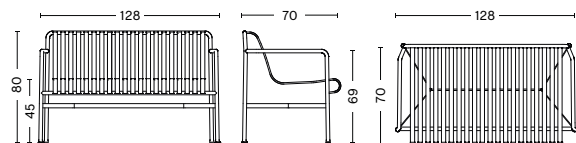

DIMENSIONS

PALISSADE CHAIR
 WIDTH 47 CM | 18.50"
 DEPTH 56 CM | 22"
 HEIGHT 80 CM | 31.50"
 SEAT HEIGHT 45 CM | 17.75"
 SEAT DEPTH 41 CM | 16.25"

PALISSADE ARMCHAIR
 WIDTH 51 CM | 20"
 DEPTH 56 CM | 22"
 HEIGHT 80 CM | 31.50"
 SEAT HEIGHT 45 CM | 17.75"
 SEAT DEPTH 41 CM | 16.25"

PALISSADE DINING ARMCHAIR
 WIDTH 63 CM | 24.75"
 DEPTH 66 CM | 26"
 HEIGHT 80 CM | 31.50"
 SEAT HEIGHT 45 CM | 17.75"
 SEAT DEPTH 44 CM | 17.25"

PALISSADE BENCH
 WIDTH 120 CM | 47.25"
 DEPTH 42 CM | 16.55"
 HEIGHT 45 CM | 17.75"

PALISSADE DINING BENCH W/O ARMREST
 WIDTH 120 CM | 47.25"
 DEPTH 70 CM | 27.55"
 HEIGHT 80 CM | 31.50"
 SEAT HEIGHT 45 CM | 17.75"

PALISSADE DINING BENCH
 WIDTH 128 CM | 50.50"
 DEPTH 70 CM | 27.50"
 HEIGHT 80 CM | 31.50"
 SEAT HEIGHT 45 CM | 17.75"