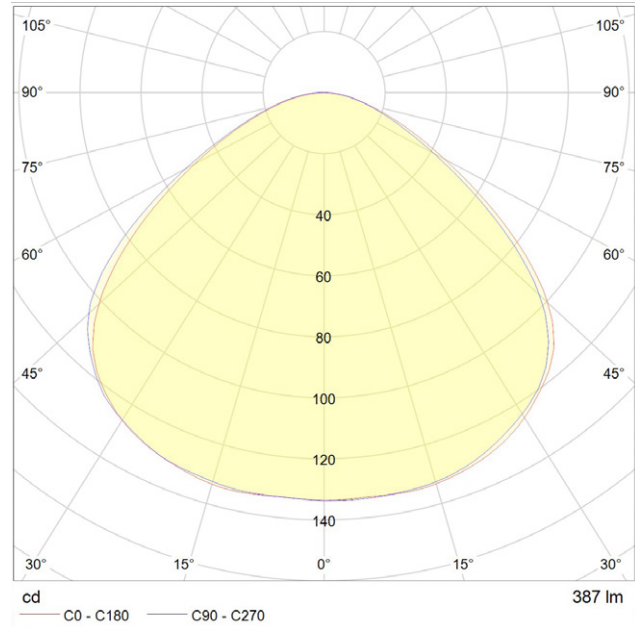

TECHNICAL SPECIFICATIONS

- / LIGHT SOURCE / E14 / LED (470lm)
- / POWER* / 5,5W
- / FLUX* (lumens) / 382lm
- / CCT* (kelvin) / 2800k
- / CRI* (1-100) / 85
- / DIMMABLE / No
- / POWER SUPPLY / 220-240V AC at 50-60Hz
  UK/EU plug mounted adapter
- / CORD LENGTH / 200 cm / N/A on Noc Wall Button
- / SWITCH / Inline Rocker Switch at 100 cm / Toggle switch on
  Noc Wall Button

*Measurements taken from production luminaire

CERTIFICATIONS

- / CE approved: This product has been assessed and complies with the essential requirements of the relevant European directives.

Tested according to the following European EN / IEC standards which relate specifically to electrical lighting products including:

- / EN 55015:2013 (radio disturbance)
- / EN 61547:2009 (EMC immunity)
- / EN 61000-3-2:2014 (EMC compatibility)
- / EN 61000-3-3:2013 (EMC compatibility)
- / EN 60598-2-4:1997 (portable luminaires)
- / EN 60598-1:2015 (general requirements)
- / EN 62493:2010 (human exposure to EMC)

PHOTOMETRICS

DOWNLOADS

2D files, 3D files and packshots are available in our imagebank at hay.com.

Care and maintenance instructions and CE attestation of conformity certificates are available at hay.com

An overview of the complete Hay lighting collection and accessories, can be found at hay.dk/en/contract/products/lighting

HAY