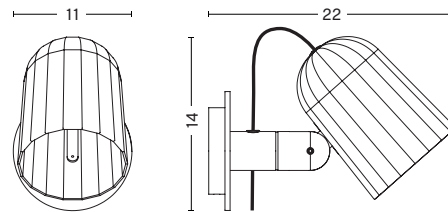

/ WIDTH 11 cm / 4.3"

/ DEPTH 22 cm / 8.7"

/ HEIGHT 14 cm / 6.3"

WALL BUTTON

/ WIDTH 11,8 cm / 4.7"

/ DEPTH 22 cm / 8.7"

/ HEIGHT 14 cm / 5.1"

TECHNICAL SPECIFICATIONS

- / LIGHT SOURCE / E14 / LED (470lm)
- / POWER* / 5,5W
- / FLUX* (lumens) / 382lm
- / CCT* (kelvin) / 2800k
- / CRI* (1-100) / 85
- / DIMMABLE / No
- / POWER SUPPLY / 220-240V AC at 50-60Hz
UK/EU plug mounted adapter
- / CORD LENGTH / 200 cm / N/A on Noc Wall Button
- / SWITCH / Inline Rocker Switch at 100 cm / Toggle switch on
Noc Wall Button