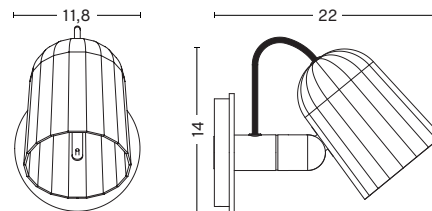

/ WIDTH 11 cm / 4.3"

/ DEPTH 22 cm / 8.7"

/ HEIGHT 14 cm / 6.3"

WALL BUTTON

/ WIDTH 11,8 cm / 4.7"

/ DEPTH 22 cm / 8.7"

/ HEIGHT 14 cm / 5.1"

TECHNICAL SPECIFICATIONS

- / LIGHT SOURCE / E14 / LED (470lm)
- / POWER* / 5,5W
- / FLUX* (lumens) / 382lm
- / CCT* (kelvin) / 2800k
- / CRI* (1-100) / 85
- / DIMMABLE / No
- / POWER SUPPLY / 220-240V AC at 50-60Hz
UK/EU plug mounted adapter
- / CORD LENGTH / 200 cm / N/A on Noc Wall Button
- / SWITCH / Inline Rocker Switch at 100 cm / Toggle switch on
Noc Wall Button