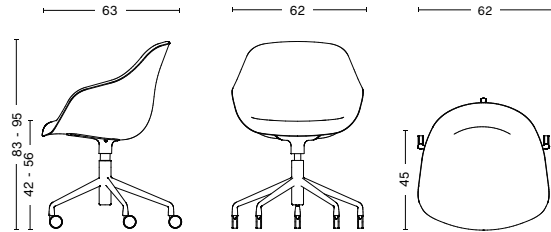

DIMENSIONS

- / WIDTH 62 cm / 24.41"
- / DEPTH 63 cm / 24.8"
- / HEIGHT 83 - 95 cm / 32.68" - 37.40"
- / SEAT HEIGHT 42 - 56 cm / 16.54" - 22.05"
- / SEAT DEPTH 45 cm / 17.72"

GLIDERS

SOFT BLACK WHEELS / Standard on all. Suitable for all floorings.