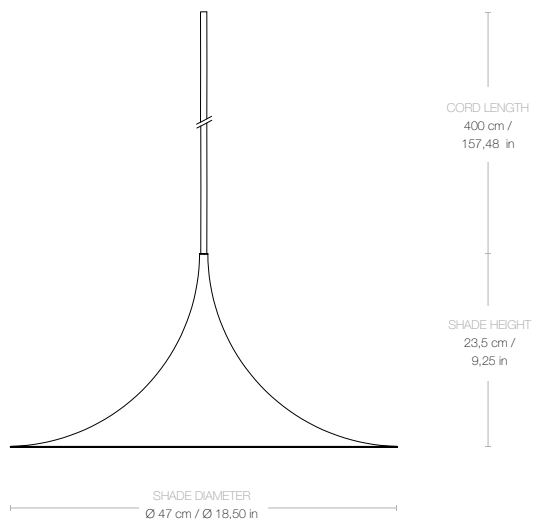

CORD SHAPE

Round

CORD COLOR

Black textile on all models except White textile on white semi matt shade

MATERIALS

Metal

Dimensions

LAMP DIAMETER Ø 47 cm

LAMP HEIGHT 23,5 cm

SHADE DIAMETER Ø 47 cm

SHADE HEIGHT 23,5 cm

CANOPY DIAMETER Ø 11,5 cm

CANOPY HEIGHT 6 cm

CORD LENGTH 400 cm

Weight

TOTAL WEIGHT 1,4 kg

Number of parcels	1
PACKAGING LENGTH	50 cm
PACKAGING WIDTH	50 cm
PACKAGING HEIGHT	30 cm
PACKAGING WEIGHT	1,3 kg
GROSS WEIGHT	2,7 kg

Electrical Specifications

BULB SOCKET	E27
RECOMMENDED BULB	6W-10W LED, 810 lm
VOLTAGE	240V
BULB INCLUDED	No

Black textile

MATERIALS

Metal

Dimensions

LAMP DIAMETER

Ø 47 cm

LAMP HEIGHT

23,5 cm