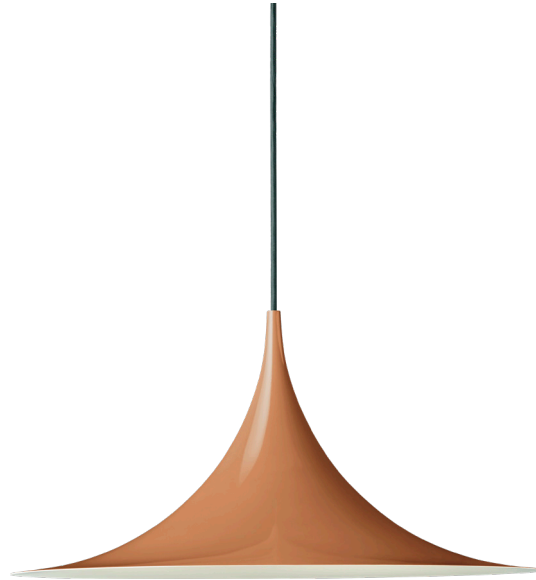

Semi Pendant - Ø47, EU

Designed by Bonderup & Thorup - 1968

ITEM NUMBER	Semi Pendant - Ø47 (Shade: White Semi Matt)	10015258
	Semi Pendant - Ø47 (Shade: Black Semi Matt)	10015257
	Semi Pendant - Ø47 (Shade: Roasted Pumpkin Glossy)	10110913
	Semi Pendant - Ø47 (Shade: Fennel Seed Glossy)	10110917
	Semi Pendant - Ø47 (Shade: Dark Cocoa Glossy)	10110918
	Semi Pendant - Ø47 (Shade: Dusty Blue glossy)	10015255
	Semi Pendant - Ø47 (Shade: Anthracite Grey glossy)	10015256

DESCRIPTION

The Semi Pendant is a unique pendant lamp, based on two quarter-circles put together, back-to-back. Its distinctive arch-shaped, enamelled metal shade creates a diffused, cone-shaped light, ideal over a dining table or kitchen work surface. With its lightness of form, unique timeless design and range of colours and sizes, the Semi Pendant is extremely versatile and well suited to both private and public spaces.

The Semi Pendant was designed in 1968 as a product of the creative partnership between Claus Bonderup and Torsten Thorup. Reacting against the soft organic forms, the so-called cosy era, that was dominating Denmark at the time, Bonderup and Thorup wanted to create a lamp that incorporated sharp, clean lines and a geometric shape. Their design was submitted for a competition at the Royal Danish Academy of Fine Arts, School of Architecture and won first prize. In the 1980s the pendant achieved great success and became, at that time, the best-selling Danish design and gained worldwide recognition and iconic status.

DESCRIPTION

The Semi Pendant is a unique pendant lamp, based on two quarter-circles put together, back-to-back. It's distinctive arch-shaped, enamelled metal shade creates a diffused, cone-shaped light, ideal over a dining table or kitchen work surface. With its lightness of form, unique timeless design and range of colours and sizes, the Semi Pendant is extremely versatile and well suited to both private and public spaces.