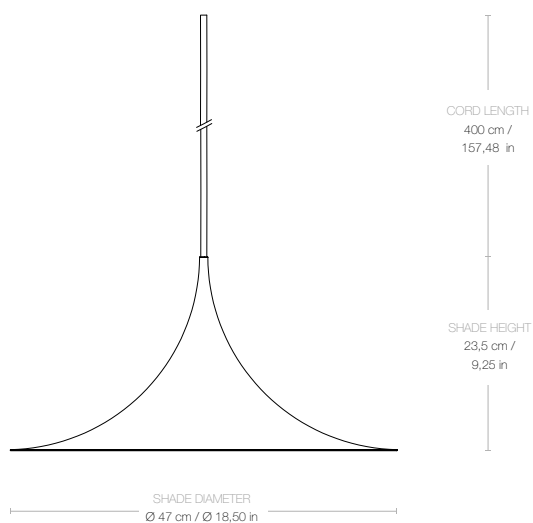

CORD SHAPE

Round

CORD COLOR

Black textile on all models except White textile on white semi matt shade

MATERIALS

Metal

Dimensions

LAMP DIAMETER Ø 47 cm

LAMP HEIGHT 23,5 cm

SHADE DIAMETER Ø 47 cm

SHADE HEIGHT 23,5 cm

CANOPY DIAMETER Ø 11,5 cm

CANOPY HEIGHT 6 cm

CORD LENGTH 400 cm

Weight

TOTAL WEIGHT 1,4 kg

Black textile

MATERIALS

Metal

Dimensions

LAMP DIAMETER

Ø 47 cm

LAMP HEIGHT

23,5 cm

SHADE DIAMETER

Ø 47 cm

SHADE HEIGHT

23,5 cm

CANOPY DIAMETER

Ø 11,5 cm

CANOPY HEIGHT

6 cm