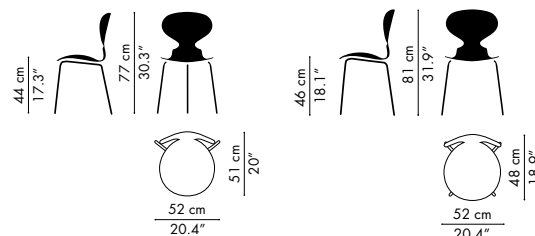

## DIMENSIONS

Available in 3-leg (3100) and 4-leg (3101) bases.

### 3100

H: 77 cm / 30.3 in

Seat H: 44 cm / 17.3 in

W: 52 cm / 20.4 in

D: 51 cm / 20.0 in

### 3101

H: 81 cm / 31.9 in

Seat H: 46 cm / 18.1 in

W: 52 cm / 20.4 in

D: 48 cm / 18.9 in