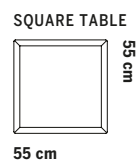

ASSEMBLY TONDO SOFA SYSTEM

Total height 43 cm