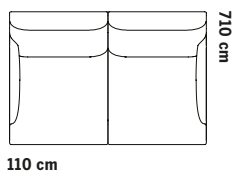

EX.COMBINATIONS

OPTIONS

LEGS IN ASH ARE AVAILABLE IN FOGIAS STANDARD PREPARATION OF SURFACES.