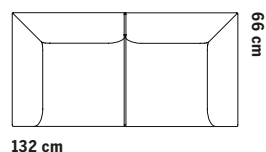

EX.COMBINATIONS

OPTIONS

LEGS IN ASH ARE AVAILABLE IN FOGIAS STANDARD PREPARATION OF SURFACES.