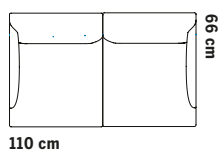

EX.COMBINATIONS

OPTIONS

LEGS IN ASH ARE AVAILABLE IN FOGIAS STANDARD PREPARATION OF SURFACES.