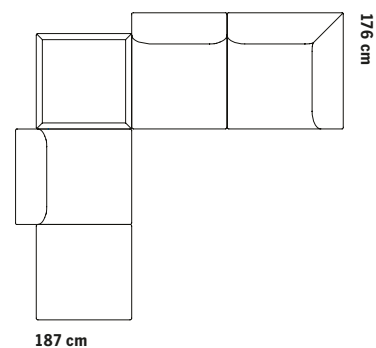

SECTIONS All parts can be mirrored

Sofa system

Total height 74.5 cm
Seat height 43 cm
Seat depth 48 cm

Total height 99 cm
Seat height 43 cm
Seat depth 48 cm

Total height 121 cm
Seat height 43 cm
Seat depth 48 cm

ASSEMBLY TONDO SOFA SYSTEM

Total height 43 cm

EX.COMBINATIONS

OPTIONS

LEGS IN ASH ARE AVAILABLE IN FOGIAS STANDARD PREPARATION OF SURFACES.