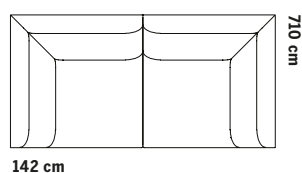

EX.COMBINATIONS

OPTIONS

LEGS IN ASH ARE AVAILABLE IN FOGIAS STANDARD PREPARATION OF SURFACES.