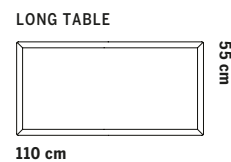

ASSEMBLY TONDO SOFA SYSTEM

Total height 43 cm