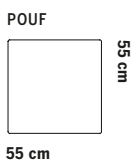

ASSEMBLY TONDO SOFA SYSTEM

Total height 43 cm