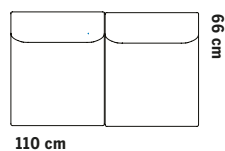

EX.COMBINATIONS

OPTIONS

LEGS IN ASH ARE AVAILABLE IN FOGIAS STANDARD PREPARATION OF SURFACES.