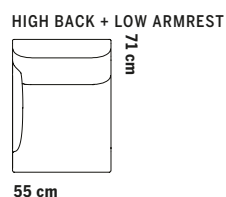

Metal frame

ASKSTATIV

Ash frame

58 cm

58 cm

ÖVRIGA MÅTT  
OTHER MEASURES

Totalhöjd/total height 72/97 cm

Sitthöjd/seat height 40 cm

### Sofa system

Total height 74.5 cm  
Seat height 43 cm  
Seat depth 48 cm

Total height 99 cm  
Seat height 43 cm  
Seat depth 48 cm

Total height 121 cm  
Seat height 43 cm  
Seat depth 48 cm