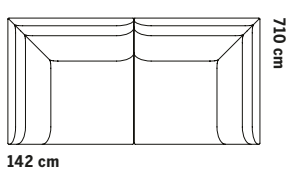

EX.COMBINATIONS

OPTIONS

LEGS IN ASH ARE AVAILABLE IN FOGIAS STANDARD PREPARATION OF SURFACES.