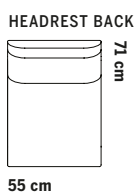

Metal frame

ASKSTATIV

Ash frame

58 cm

58 cm

ÖVRIGA MÅTT  
OTHER MEASURES

Totalhöjd/total height 72/97 cm

Sitthöjd/seat height 40 cm

### Sofa system

Total height 74.5 cm  
Seat height 43 cm  
Seat depth 48 cm

Total height 99 cm  
Seat height 43 cm  
Seat depth 48 cm

Total height 121 cm  
Seat height 43 cm  
Seat depth 48 cm