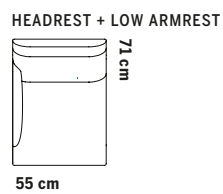

Metal frame

ASKSTATIV

Ash frame

58 cm

58 cm

ÖVRIGA MÅTT  
OTHER MEASURES

Totalhöjd/total height 72/97 cm

Sitthöjd/seat height 40 cm

### Sofa system

Total height 74.5 cm  
Seat height 43 cm  
Seat depth 48 cm

Total height 99 cm  
Seat height 43 cm  
Seat depth 48 cm

Total height 121 cm  
Seat height 43 cm  
Seat depth 48 cm