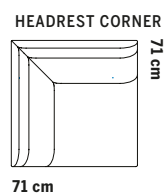

Metal frame

ASKSTATIV

Ash frame

58 cm

58 cm

ÖVRIGA MÅTT  
OTHER MEASURES

Totalhöjd/total height 72/97 cm

Sitthöjd/seat height 40 cm

### Sofa system

Total height 74.5 cm  
Seat height 43 cm  
Seat depth 48 cm

Total height 99 cm  
Seat height 43 cm  
Seat depth 48 cm

Total height 121 cm  
Seat height 43 cm  
Seat depth 48 cm