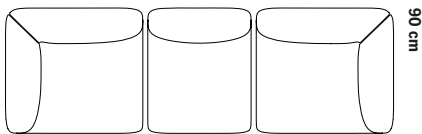

SCHÄSLONG STOR

109 cm

HÖRN

90 cm

ÖVRIGA MÅTT

Totalhöjd 72 cm

Sitthöjd 40 cm

Sittdjup 58 cm

90 cm

WIDE CHAISE LOUNGE

109 cm

CORNER SEAT

90 cm

OTHER MEASURES

Total height 72 cm
 Seat height 40 cm
 Seat depth 58 cm

EX. COMBINATIONS

1,5-SEATER ARMREST + 1,5 SEATER + 1,5 SEATER

277 cm

WIDE CHAISE LOUNGE + 1-SEATER + 1,5-SEATER ARMREST

280 cm

1,5-SEATER ARMREST + 1-SEATER + 1,5-SEATER ARMREST

268 cm

NARROW CHAISE LOUNGE + 1-SEATER + 1,5-SEATER

254 cm

1,5-SEATER ARMREST + 1,5-SEATER WITH ARMREST

194 cm

WIDE CHAISE LOUNGE + 1,5-SEATER ARMREST

206 cm

1,5-SEATER ARMREST + 1,5-SEATER + CORNER SEAT + 1,5-SEATER + 1,5-SEATER ARMREST

277 cm

NARROW CHAISE LOUNGE + 1,5-SEATER + 1-SEATER + CORNER SEAT + 1,5-SEATER + 1,5-SEATER