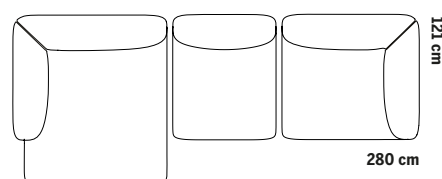

SCHÄSLONG STOR

109 cm

HÖRN

90 cm

ÖVRIGA MÅTT

Totalhöjd 72 cm

Sitthöjd 40 cm

Sittdjup 58 cm

344 cm

1-SEATER

74 cm

1,5-SEATER

90 cm

1,5-SEATER ARMREST

97 cm

NARROW CHAISE LOUNGE

90 cm

WIDE CHAISE LOUNGE

109 cm

CORNER SEAT

90 cm

OTHER MEASURES

Total height 72 cm
 Seat height 40 cm
 Seat depth 58 cm

EX. COMBINATIONS

1,5-SEATER ARMREST + 1,5 SEATER + 1,5 SEATER

277 cm

WIDE CHAISE LOUNGE + 1-SEATER + 1,5-SEATER ARMREST

280 cm

1,5-SEATER ARMREST + 1-SEATER + 1,5-SEATER ARMREST

268 cm

NARROW CHAISE LOUNGE + 1-SEATER + 1,5-SEATER