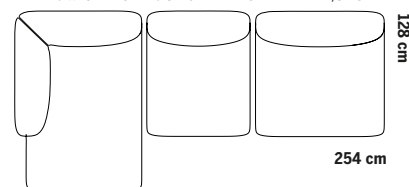

SCHÄSLONG STOR

109 cm

HÖRN

90 cm

ÖVRIGA MÅTT

Totalhöjd 72 cm

Sitthöjd 40 cm

Sittdjup 58 cm

90 cm

WIDE CHAISE LOUNGE

109 cm

CORNER SEAT

90 cm

OTHER MEASURES

Total height 72 cm
 Seat height 40 cm
 Seat depth 58 cm

EX. COMBINATIONS

1,5-SEATER ARMREST + 1,5 SEATER + 1,5 SEATER

277 cm

WIDE CHAISE LOUNGE + 1-SEATER + 1,5-SEATER ARMREST

280 cm

1,5-SEATER ARMREST + 1-SEATER + 1,5-SEATER ARMREST

268 cm

NARROW CHAISE LOUNGE + 1-SEATER + 1,5-SEATER

254 cm

1,5-SEATER ARMREST + 1,5-SEATER WITH ARMREST

194 cm

WIDE CHAISE LOUNGE + 1,5-SEATER ARMREST

206 cm

1,5-SEATER ARMREST + 1,5-SEATER + CORNER SEAT + 1,5-SEATER + 1,5-SEATER ARMREST

277 cm

NARROW CHAISE LOUNGE + 1,5-SEATER + 1-SEATER + CORNER SEAT + 1,5-SEATER + 1,5-SEATER