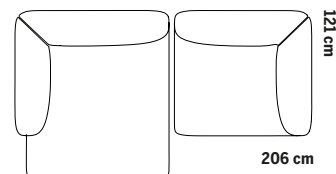

SCHÄSLONG STOR

109 cm

HÖRN

90 cm

ÖVRIGA MÅTT

Totalhöjd 72 cm

Sitthöjd 40 cm

Sittdjup 58 cm

90 cm

WIDE CHAISE LOUNGE

109 cm

CORNER SEAT

90 cm

OTHER MEASURES

Total height 72 cm
 Seat height 40 cm
 Seat depth 58 cm

EX. COMBINATIONS

1,5-SEATER ARMREST + 1,5 SEATER + 1,5 SEATER

277 cm

WIDE CHAISE LOUNGE + 1-SEATER + 1,5-SEATER ARMREST

280 cm

1,5-SEATER ARMREST + 1-SEATER + 1,5-SEATER ARMREST

268 cm

NARROW CHAISE LOUNGE + 1-SEATER + 1,5-SEATER

254 cm

1,5-SEATER ARMREST + 1,5-SEATER WITH ARMREST

194 cm

WIDE CHAISE LOUNGE + 1,5-SEATER ARMREST

206 cm

1,5-SEATER ARMREST + 1,5-SEATER + CORNER SEAT + 1,5-SEATER + 1,5-SEATER ARMREST

277 cm

NARROW CHAISE LOUNGE + 1,5-SEATER + 1-SEATER + CORNER SEAT + 1,5-SEATER + 1,5-SEATER