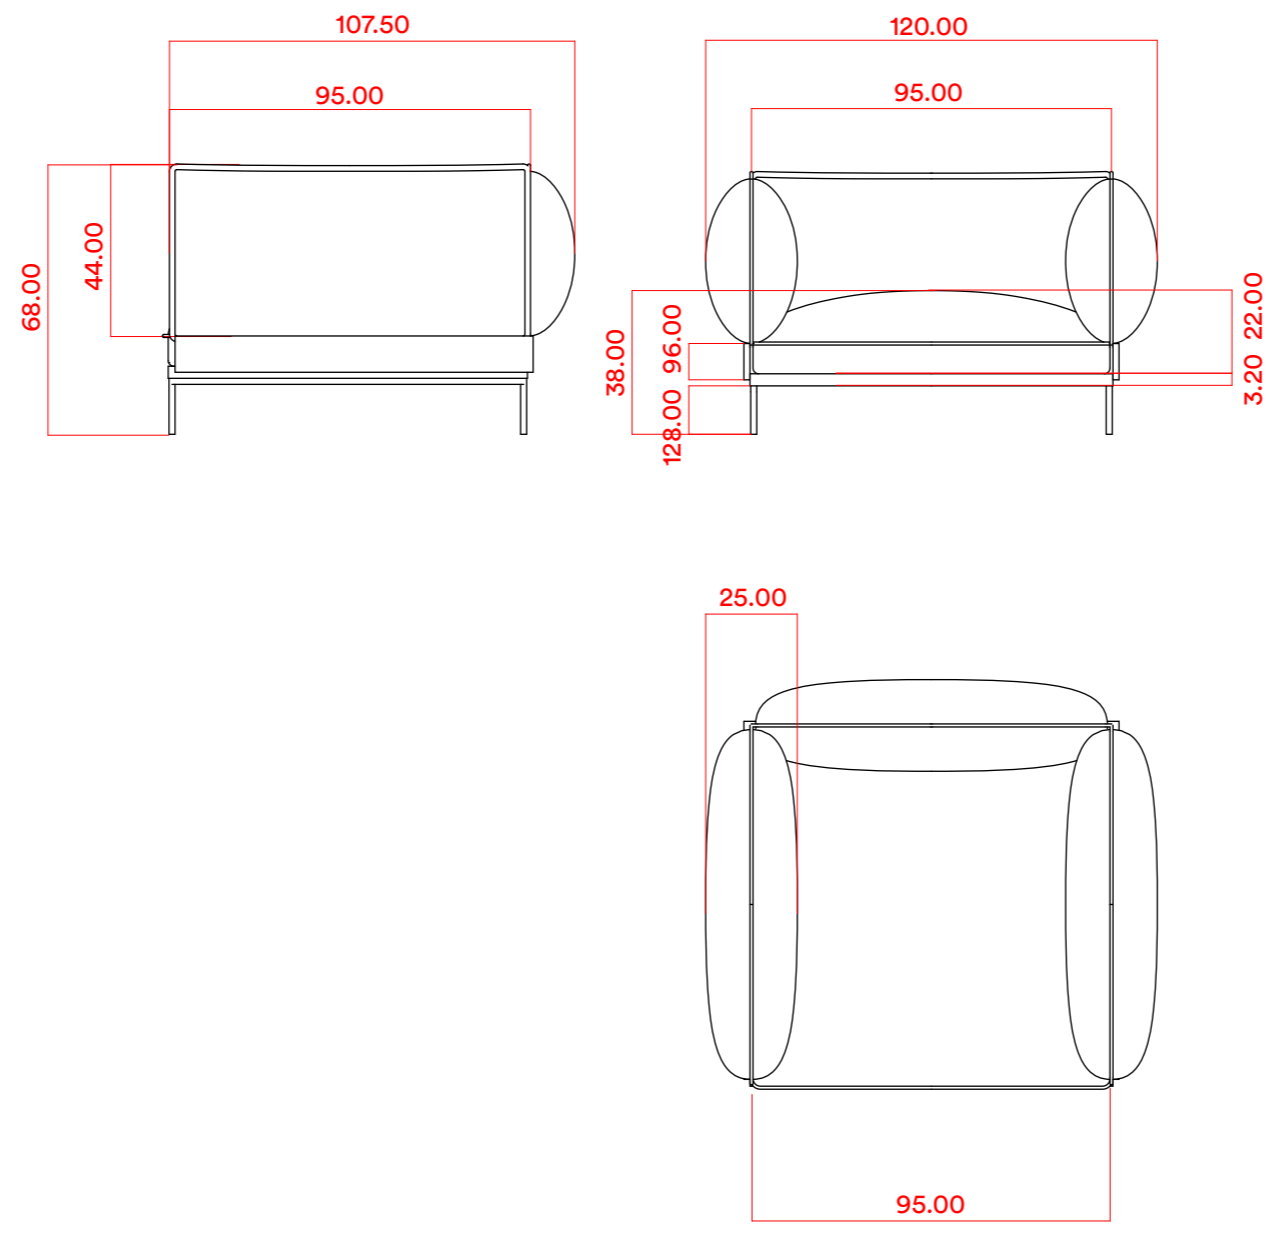

**1 seater**

**3 seater 3 cushions**

**2 seater 1 armrest (L+R)**

**1.5 seater  
small backrest (L+R)**

**1 seater  
1 armrest (L+R)**

**3 seater 1 armrest (L+R)**

**Wide pouf**

**Small Pouf**

**3 seater + table (L+R)**

**1 seater + table (L+R)**

**Small pouf + table (L+R)**

3 SEATER 2 CUSHIONS - DIMENSION

3 SEATER 3 CUSHIONS - DIMENSION

1 SEATER - DIMENSION

3 SEATER SOFAS

1.5 / 1 SEATER SOFAS

1 SEATER + TABLE

COMPOSITION

COMPOSITION

RECLINING ARMREST / BACKREST

**FOGIA.**