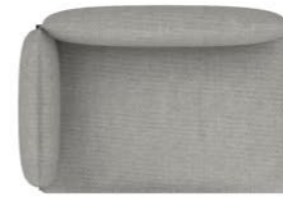

SOFA SYSTEM

Jord

---

LUCA NICHETTO

**FOGIA.**

**3 seater 2 cushions**

**2 seater**

**1.5 seater (L+R)**

**1 seater**

**3 seater 3 cushions**

**2 seater 1 armrest (L+R)**

**1.5 seater  
small backrest (L+R)**

**1 seater  
1 armrest (L+R)**

**3 seater 1 armrest (L+R)**

**Wide pouf**

**Small Pouf**

**3 seater + table (L+R)**

**1 seater + table (L+R)**

**Small pouf + table (L+R)**

3 SEATER 2 CUSHIONS - DIMENSION

3 SEATER 3 CUSHIONS - DIMENSION

1 SEATER - DIMENSION

3 SEATER SOFAS

1.5 / 1 SEATER SOFAS

1 SEATER + TABLE

COMPOSITION

COMPOSITION

RECLINING ARMREST / BACKREST

**FOGIA.**