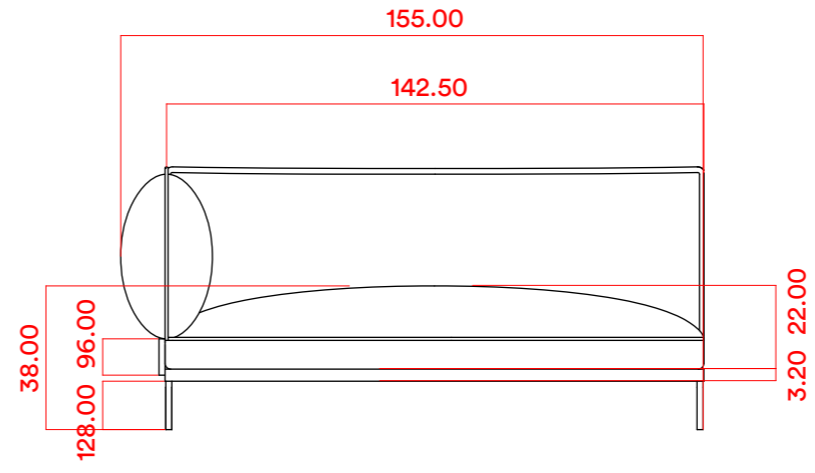

**3 seater + table (L+R)**

**1 seater + table (L+R)**

**Small pouf + table (L+R)**

3 SEATER 2 CUSHIONS - DIMENSION

3 SEATER 3 CUSHIONS - DIMENSION

1 SEATER - DIMENSION

3 SEATER SOFAS

1.5 / 1 SEATER SOFAS