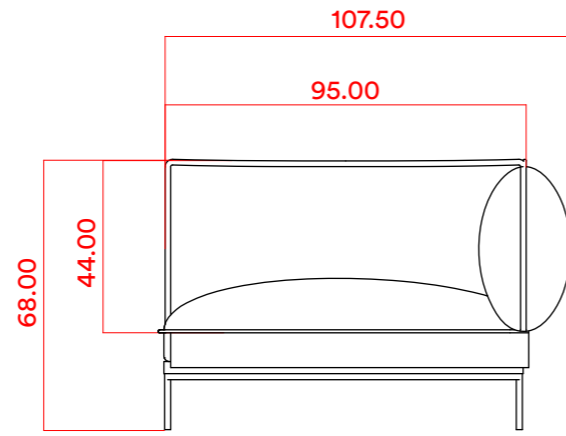

**1 seater**

**3 seater 3 cushions**

**2 seater 1 armrest (L+R)**

**1.5 seater  
small backrest (L+R)**

**1 seater  
1 armrest (L+R)**

**3 seater 1 armrest (L+R)**

**Wide pouf**

**Small Pouf**

**3 seater + table (L+R)**

**1 seater + table (L+R)**

**Small pouf + table (L+R)**

3 SEATER 2 CUSHIONS - DIMENSION

3 SEATER 3 CUSHIONS - DIMENSION

1 SEATER - DIMENSION

3 SEATER SOFAS

1.5 / 1 SEATER SOFAS