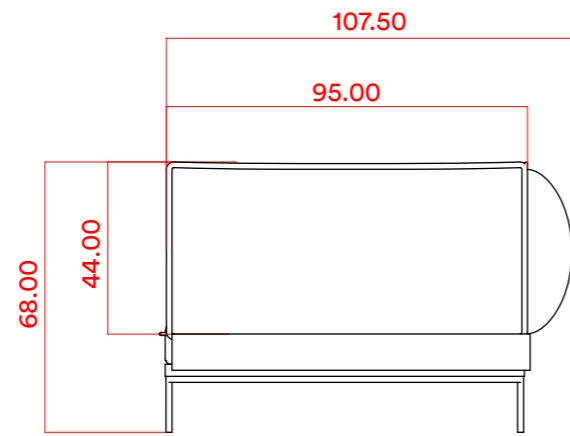

**1 seater**

**3 seater 3 cushions**

**2 seater 1 armrest (L+R)**

**1.5 seater  
small backrest (L+R)**

**1 seater  
1 armrest (L+R)**

**3 seater 1 armrest (L+R)**

**Wide pouf**

**Small Pouf**

**3 seater + table (L+R)**

**1 seater + table (L+R)**

**Small pouf + table (L+R)**

3 SEATER 2 CUSHIONS - DIMENSION

3 SEATER 3 CUSHIONS - DIMENSION

1 SEATER - DIMENSION

3 SEATER SOFAS

1.5 / 1 SEATER SOFAS