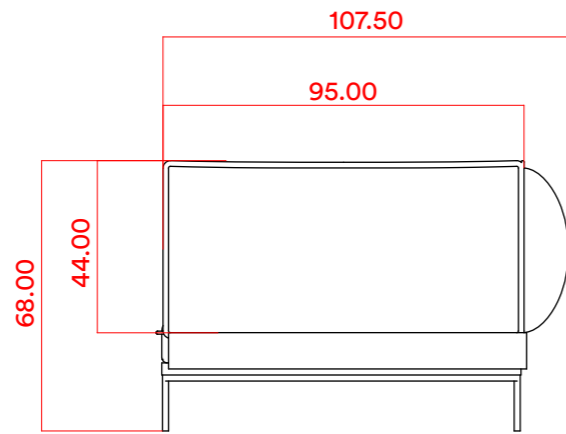

**1 seater**

**3 seater 3 cushions**

**2 seater 1 armrest (L+R)**

**1.5 seater  
small backrest (L+R)**

**1 seater  
1 armrest (L+R)**

**3 seater 1 armrest (L+R)**

**Wide pouf**

**Small Pouf**

**3 seater + table (L+R)**

**1 seater + table (L+R)**

**Small pouf + table (L+R)**

3 SEATER 2 CUSHIONS - DIMENSION

3 SEATER 3 CUSHIONS - DIMENSION

1 SEATER - DIMENSION

3 SEATER SOFAS

1.5 / 1 SEATER SOFAS