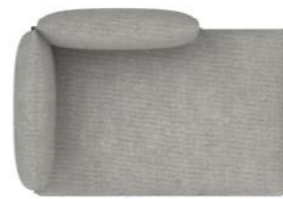

SOFA SYSTEM

Jord

---

LUCA NICHETTO

**FOGIA.**

**3 seater 2 cushions**

**2 seater**

**1.5 seater (L+R)**

**1 seater**

**3 seater 3 cushions**

**2 seater 1 armrest (L+R)**

**1.5 seater  
small backrest (L+R)**

**1 seater  
1 armrest (L+R)**

**3 seater 1 armrest (L+R)**

**Wide pouf**

**Small Pouf**

**3 seater + table (L+R)**

**1 seater + table (L+R)**

**Small pouf + table (L+R)**

3 SEATER 2 CUSHIONS - DIMENSION

3 SEATER 3 CUSHIONS - DIMENSION

1 SEATER - DIMENSION

3 SEATER SOFAS

1.5 / 1 SEATER SOFAS

1 SEATER + TABLE

COMPOSITION

COMPOSITION

RECLINING ARMREST / BACKREST

**FOGIA.**