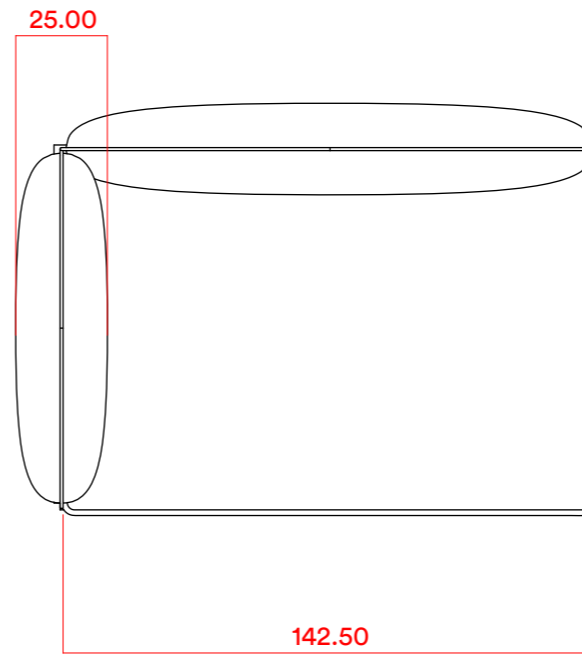

**3 seater + table (L+R)**

**1 seater + table (L+R)**

**Small pouf + table (L+R)**

3 SEATER 2 CUSHIONS - DIMENSION

3 SEATER 3 CUSHIONS - DIMENSION

1 SEATER - DIMENSION

3 SEATER SOFAS

1.5 / 1 SEATER SOFAS