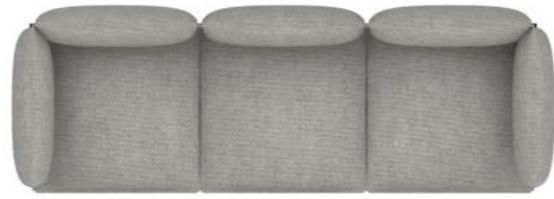

SOFA SYSTEM

Jord

---

LUCA NICHETTO

**FOGIA.**

**3 seater 2 cushions**

**2 seater**

**1.5 seater (L+R)**

**1 seater**

**3 seater 3 cushions**

**2 seater 1 armrest (L+R)**

**1.5 seater  
small backrest (L+R)**

**1 seater  
1 armrest (L+R)**

**3 seater 1 armrest (L+R)**

**Wide pouf**

**Small Pouf**

**3 seater + table (L+R)**

**1 seater + table (L+R)**

**Small pouf + table (L+R)**

3 SEATER 2 CUSHIONS - DIMENSION

3 SEATER 3 CUSHIONS - DIMENSION

1 SEATER - DIMENSION

3 SEATER SOFAS

1.5 / 1 SEATER SOFAS

1 SEATER + TABLE

COMPOSITION

COMPOSITION

RECLINING ARMREST / BACKREST

**FOGIA.**