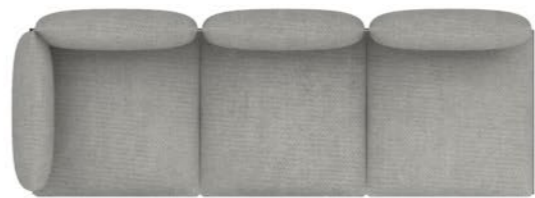

SOFA SYSTEM

Jord

---

LUCA NICHETTO

**FOGIA.**

**3 seater 2 cushions**

**2 seater**

**1.5 seater (L+R)**

**1 seater**

**3 seater 3 cushions**

**2 seater 1 armrest (L+R)**

**1.5 seater  
small backrest (L+R)**

**1 seater  
1 armrest (L+R)**

**3 seater 1 armrest (L+R)**

**Wide pouf**

**Small Pouf**

**3 seater + table (L+R)**

**1 seater + table (L+R)**

**Small pouf + table (L+R)**

3 SEATER 2 CUSHIONS - DIMENSION

3 SEATER 3 CUSHIONS - DIMENSION

1 SEATER - DIMENSION

3 SEATER SOFAS

1.5 / 1 SEATER SOFAS

1 SEATER + TABLE

COMPOSITION

COMPOSITION

RECLINING ARMREST / BACKREST

**FOGIA.**