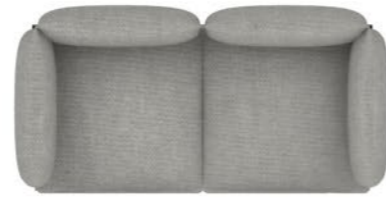

SOFA SYSTEM

Jord

---

LUCA NICHETTO

**FOGIA.**

**3 seater 2 cushions**

**2 seater**

**1.5 seater (L+R)**

**1 seater**

**3 seater 3 cushions**

**2 seater 1 armrest (L+R)**

**1.5 seater  
small backrest (L+R)**

**1 seater  
1 armrest (L+R)**

**3 seater 1 armrest (L+R)**

**Wide pouf**

**Small Pouf**

**3 seater + table (L+R)**

**1 seater + table (L+R)**

**Small pouf + table (L+R)**

3 SEATER 2 CUSHIONS - DIMENSION

3 SEATER 3 CUSHIONS - DIMENSION

1 SEATER - DIMENSION

3 SEATER SOFAS

1.5 / 1 SEATER SOFAS

1 SEATER + TABLE

COMPOSITION

COMPOSITION

RECLINING ARMREST / BACKREST

**FOGIA.**