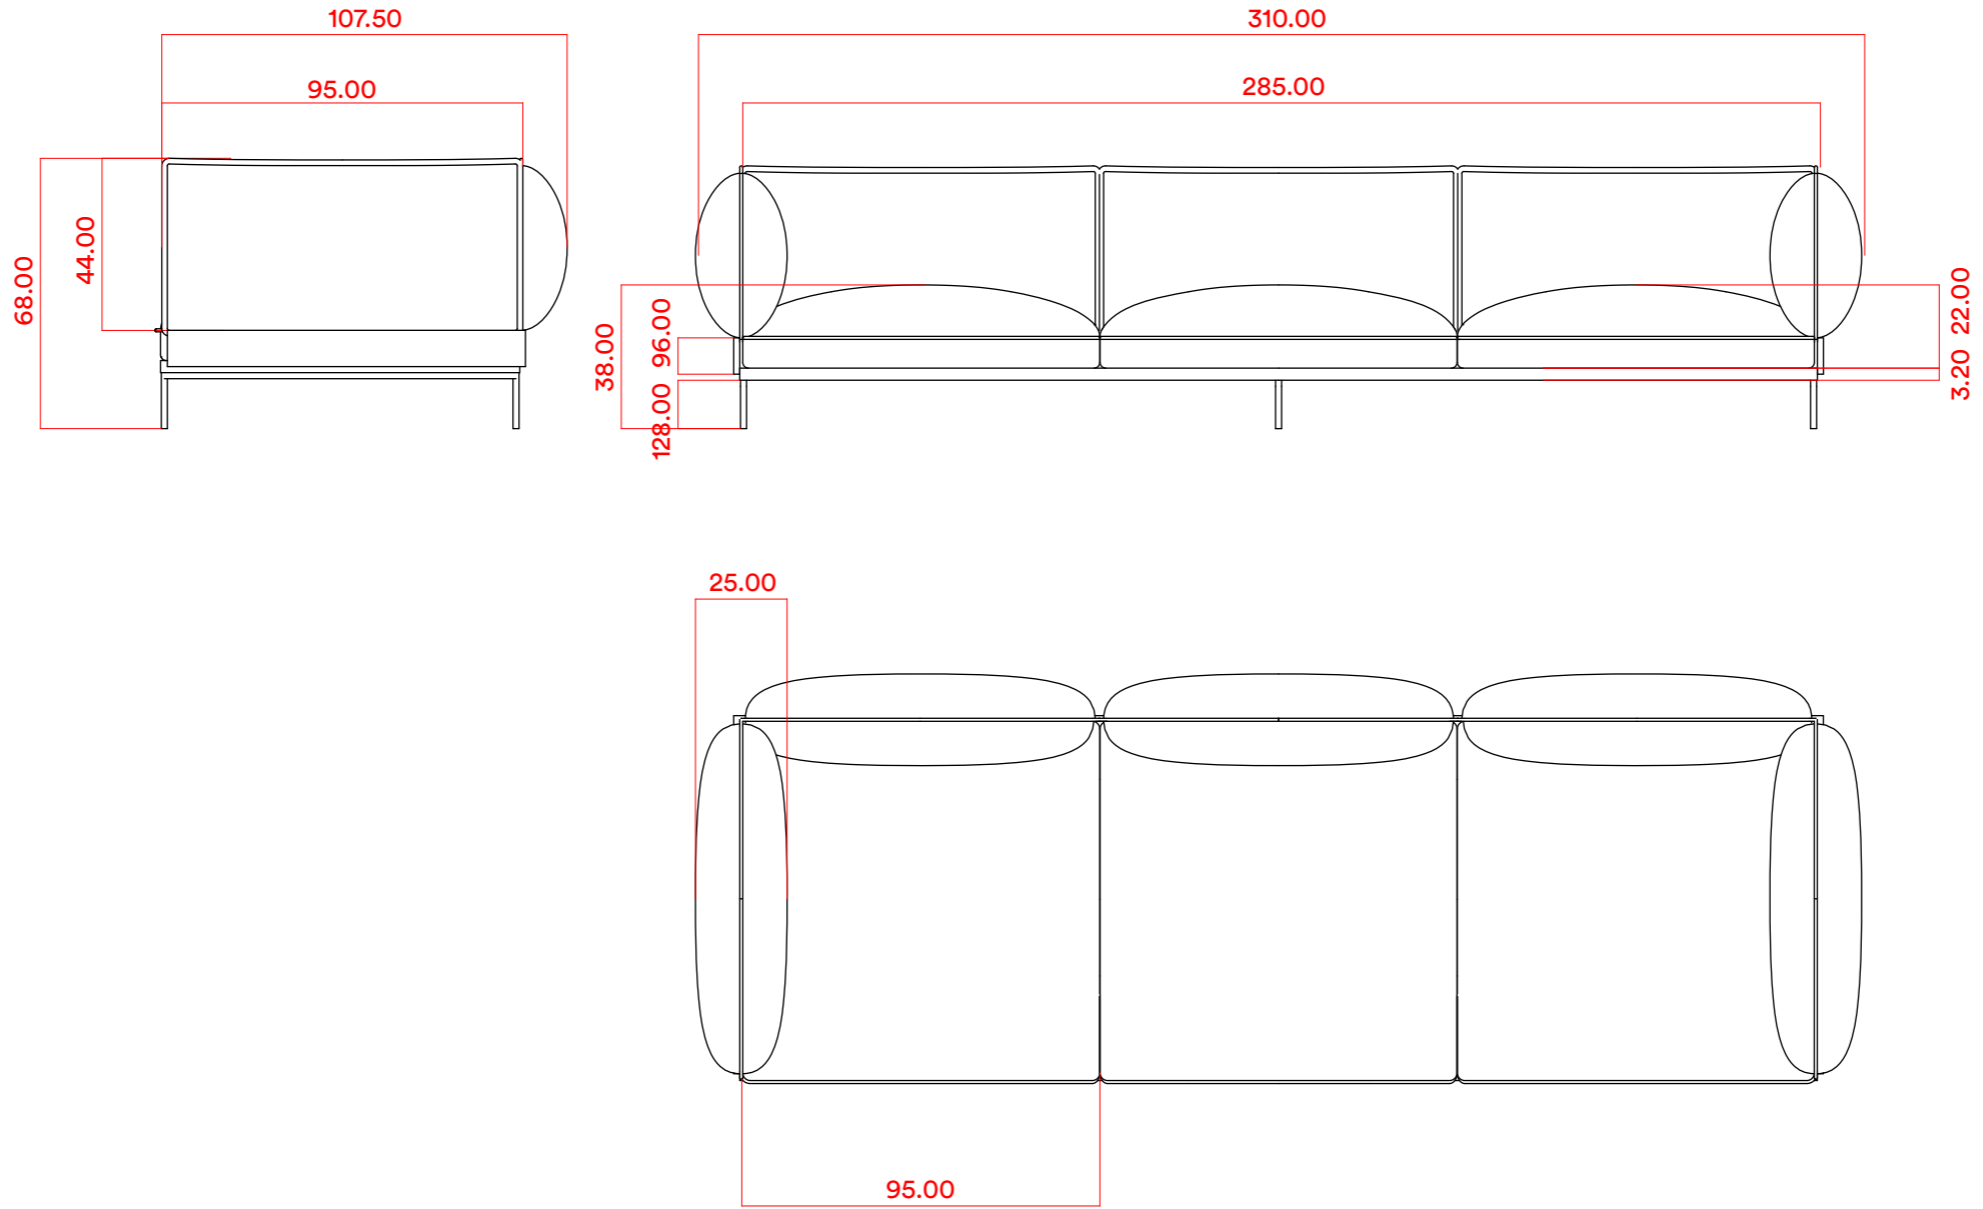

**3 seater + table (L+R)**

**1 seater + table (L+R)**

**Small pouf + table (L+R)**

3 SEATER 2 CUSHIONS - DIMENSION

3 SEATER 3 CUSHIONS - DIMENSION

1 SEATER - DIMENSION

3 SEATER SOFAS

1.5 / 1 SEATER SOFAS