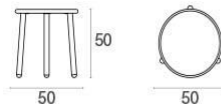

Yard / Aluminum low table d50 Design / Stefan Diez

The woven elastic straps, joined in an innovative way to the sophisticated aluminium frame, give life to a collection defined by outstanding, eclectic style and superb comfort, perfectly suitable for outdoor uses. Yard is a complete range of furniture, made up of a chair, armchair, fixed tables, relaxing armchairs, coffee tables of various sizes and a sunbed. The collection is completed with counter tables of various sizes, for both contract and residential settings.

Description

Code: **509**
Typology: **Coffee Tables**
Collection: **Yard**

Static Load: 100 Kg
Shape: Round

Technical Info

Width: **50 cm**
Depth: **50 cm**
Height: **50 cm**
Weight: **3.50 Kg**
Static Load: **100 Kg**

Packaging

Packages: **1**
Pieces for pack: **1**
Dimensions: **53x10x53 cm**
Volume: **0.028 mü**

Polyethylene bag and cardboard box

Yard / Aluminum low table d50
Design / Stefan Diez

Colors

Military Green