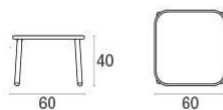

Description

Code: **507**
Typology: **Coffee Tables**
Collection: **Yard**

Static Load: 200 Kg
Shape: Square

Technical Info

Width: **60 cm**
Depth: **60 cm**
Height: **40 cm**
Weight: **4 Kg**
Static Load: **200 Kg**

Packaging

Packages: **1**
Pieces for pack: **1**
Dimensions: **63x11.5x63 cm**
Volume: **0.046 mc**

Polyethylene bag and cardboard box

Yard / Coffee table 60x60
Design / Stefan Diez

Colors

Military Green

Matt White