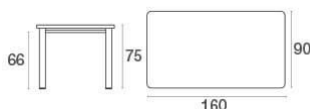

Description

Code: **307**
Typology: **Fixed**
Collection: **Star**

Static Load: 200 Kg
Shape: Rectangular

Technical Info

Width: **160 cm**
Depth: **90 cm**
Height: **75 cm**
Weight: **34.50 Kg**
Static Load: **200 Kg**

Packaging

Packages: **1**
Pieces for pack: **1**
Dimensions: **169x19x99 cm**
Volume: **0.318 mü**

Polyethylene bag and cardboard box

Star / Rectangular table 160x90 Design /

Colors

16
Marine Blue

17
Military Green