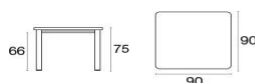

Description

Code: **306**
Typology: **Fixed**
Collection: **Star**

Static Load: 100 Kg
Shape: Square

Technical Info

Width: **90 cm**
Depth: **90 cm**
Height: **75 cm**
Weight: **23 Kg**
Static Load: **100 Kg**