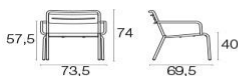

### Description

Code: **165**

Typology: **Armchairs**

Collection: **Star**

Stackable: 8

Static Load: 200 kg

### Technical Info

Width: **73.5 cm**

Depth: **69.5 cm**

Height: **74 cm**

Weight: **10.8 Kg**

Static Load: **200 kg**

### Packaging

Packages: **1**

Pieces for pack: **2**

Dimensions: **82x77x77 cm**

Volume: **0.486 mc**

Polyethylene bag and cardboard box