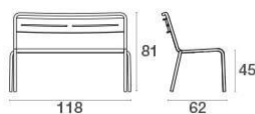

Description

Code: **163**
Typology: **Benches**
Collection: **Star**

Stackable: 8
Static Load: 200 Kg
Seat Height: 45 cm

Technical Info

Width: **118 cm**
Depth: **62 cm**
Height: **81 cm**
Weight: **14.70 Kg**
Static Load: **200 Kg**

Packaging

Packages: **1**
Pieces for pack: **1**
Dimensions: **121x91x59 cm**
Volume: **0.650 mc**

Polyethylene bag and cardboard box

Star / Bench Design /

Colors

16
Marine Blue

23
Matt White

37
Grey/Green