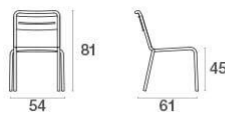

Description

Code: **161**
Typology: **Chairs**
Collection: **Star**

Stackable: 8
Static Load: 200 Kg
Test: EN581-1 / EN581-2
Cushion Material: Tessuto Basic
Seat Height: 45 cm

Technical Info

Width: **54 cm**
Depth: **61 cm**
Height: **81 cm**
Weight: **7 Kg**
Static Load: **200 Kg**

Packaging

Packages: **1**
Pieces for pack: **4**
Dimensions: **102x73x58 cm**
Volume: **0.432 mc**

Polyethylene bag and cardboard box

Colors

16
Marine Blue

23
Matt White

37
Grey/Green

46
Intense Red