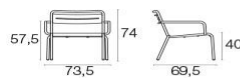

### Description

Code: **1363**  
Typology: **Armchairs**  
Collection: **Star**

Stackable: 8  
Static Load: 200 kg

### Technical Info

Width: **73.5 cm**  
Depth: **69.5 cm**  
Height: **74 cm**  
Weight: **6.3 Kg**  
Static Load: **200 kg**