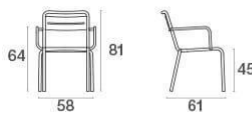

Description

Code: **1362**
Typology: **Lounge Chairs**
Collection: **Star**

Stackable: 8
Static Load: 200 Kg
Back Cushion: Yes
Cushion Material: Tessuto Basic
Seat Height: 45 cm

Technical Info

Width: **58 cm**
Depth: **61 cm**
Height: **81 cm**
Weight: **4.6 Kg**
Static Load: **200 Kg**

Packaging

Packages: **1**
Pieces for pack: **4**
Dimensions: **101x70x62 cm**
Volume: **0.440 mc**

Polyethylene bag and cardboard box

Star / Armchair Aluminium Design /

Colors

Marine Blue

Matt White

Grey/Green