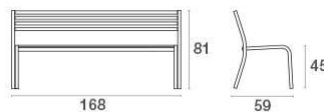

Segno / Bench
Design / Aldo Ciabatti

Test
EN581-1 / EN581-2

Segno defining element is simplicity: Segno, a collection which relies on horizontal lines as its identifying feature. Available in two different sizes, the versatile Segno bench, with its distinctive line motif, is the perfect seating element for those who love simple design and comfort.

Description

Code: **159S+160B**
Typology: **Benches**
Collection: **Segno**

Stackable: 4
Static Load: 200 Kg
Test: EN581-1 / EN581-2
Seat Height: 45 cm

Technical Info

Width: **168 cm**
Depth: **59 cm**
Height: **81 cm**
Weight: **32.2 Kg**
Static Load: **200 Kg**

Packaging

Packages: **2**
Pieces for pack: **1**
Dimensions: **167x11x53 cm - 65x11x92 cm**
Volume: **0.163 mc**
Polyethylene bag and cardboard box

Segno / Bench
Design / Aldo Ciabatti

Test
EN581-1 / EN581-2