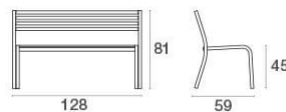

Segno / Bench  
Design / Aldo Ciabatti

Test  
EN581-1 / EN581-2

Segno defining element is simplicity: Segno, a collection which relies on horizontal lines as its identifying feature. Available in two different sizes, the versatile Segno bench, with its distinctive line motif, is the perfect seating element for those who love simple design and comfort.

### Description

Code: **158S+160B**  
Typology: **Benches**  
Collection: **Segno**

Stackable: 4  
Static Load: 200 Kg  
Test: EN581-1 / EN581-2  
Seat Height: 45 cm

### Technical Info

Width: **128 cm**  
Depth: **59 cm**  
Height: **81 cm**  
Weight: **26.2 Kg**  
Static Load: **200 Kg**

### Packaging

Packages: **2**  
Pieces for pack: **1**  
Dimensions: **127x11x53 cm - 65x11x92 cm**  
Volume: **0.139 mc**  
Polyethylene bag and cardboard box

Segno / Bench  
Design / Aldo Ciabatti

Test  
EN581-1 / EN581-2