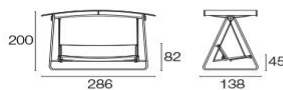

## Reel / Rocking Sofa Design / Pio & Tito Toso

Reel is a “rocking sofa” that transforms into a large and comfortable daybed, since the backrest can be easily adjusted according to need. The sunshade which completes it, similarly tilting and adjustable, allows the light to naturally and delicately filter through, ensuring utmost relaxation. The concept underlying Reel’s design is the curve, like the curve of a smile inviting you on an intimate and relaxing journey far from the chaos and stress of the everyday life that surrounds us. Reel invites us to play and be gently rocked, in a constant balance between formal continuity, elegance and comfort of use.

### Description

Code: **180S+180T+C/180**  
Typology: **3 Seats Sofas**  
Collection: **Reel**

Reclining: Yes  
Static Load: 200 Kg  
Back Cushion: Yes

### Technical Info

Width: **286 cm**  
Depth: **138 cm**  
Height: **200 cm**  
Weight: **84.70 Kg**  
Static Load: **200 Kg**

### Packaging

Packages: **1**  
Pieces for pack: **1**  
Dimensions: **260x147x50 cm - 194x21x57 cm**  
Volume: **1.910 mc - 0.232 mc**  
Polyethylene bag, cardboard box and wooden box

Reel / Rocking Sofa  
Design / Pio & Tito Toso