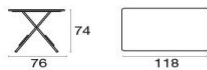

### Description

Code: **903**

Typology: **Folding**

Collection: **Pigalle**

Folding: Yes

Static Load: 100 Kg

Shape: Rectangular

### Technical Info

Width: **118**

Depth: **76 cm**

Height: **74 cm**

Weight: **16.50 Kg**

Static Load: **100 Kg**