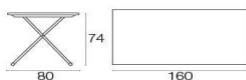

### Technical Info

Width: **160 cm**  
Depth: **80 cm**  
Height: **74 cm**  
Weight: **26.50 Kg**  
Static Load: