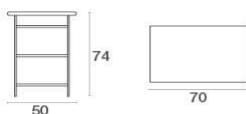

Description

Code: **3513**
Typology: **Folding**
Collection: **Arc en ciel**

Folding: Yes

Technical Info

Width: **70 cm**
Depth: **50 cm**
Height: **74 cm**
Weight: **17.70 Kg**
Static Load:

Packaging

Packages: **1**
Pieces for pack: **2+1**
Dimensions: **96x56x32 cm**
Volume: **0.124 mü**